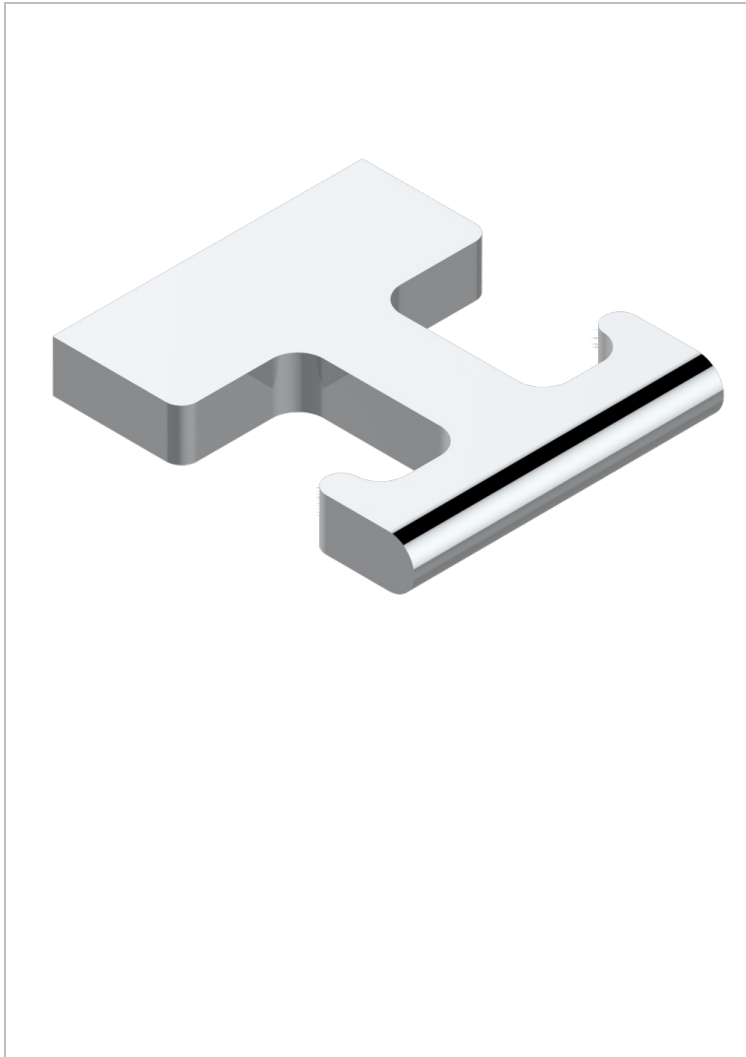

ICON-X TITANIUM

U7L-517

Single robe hook

CHARACTERISTIC

- Icon-x titanium
- Single robe hook

AVAILABLE FINITIONS

Antique nickel - H28
Black ceram - D30
Blush PVD - H62
Brass color PVD - H49
Brown bronze color PVD - F33
Gold color PVD - H52

Graphite PVD - H64
Matt Umber PVD - H67
Matt blush PVD - H60
Matt brass color PVD - H50
Matt brown bronze color PVD - F34
Matt chrome - C02

Matt gold - F07
Matt gold color PVD - H53
Matt graphite PVD - H65
Matt nickel (color finish) - C01
Matt nickel color PVD - H56
Nickel color PVD - H55