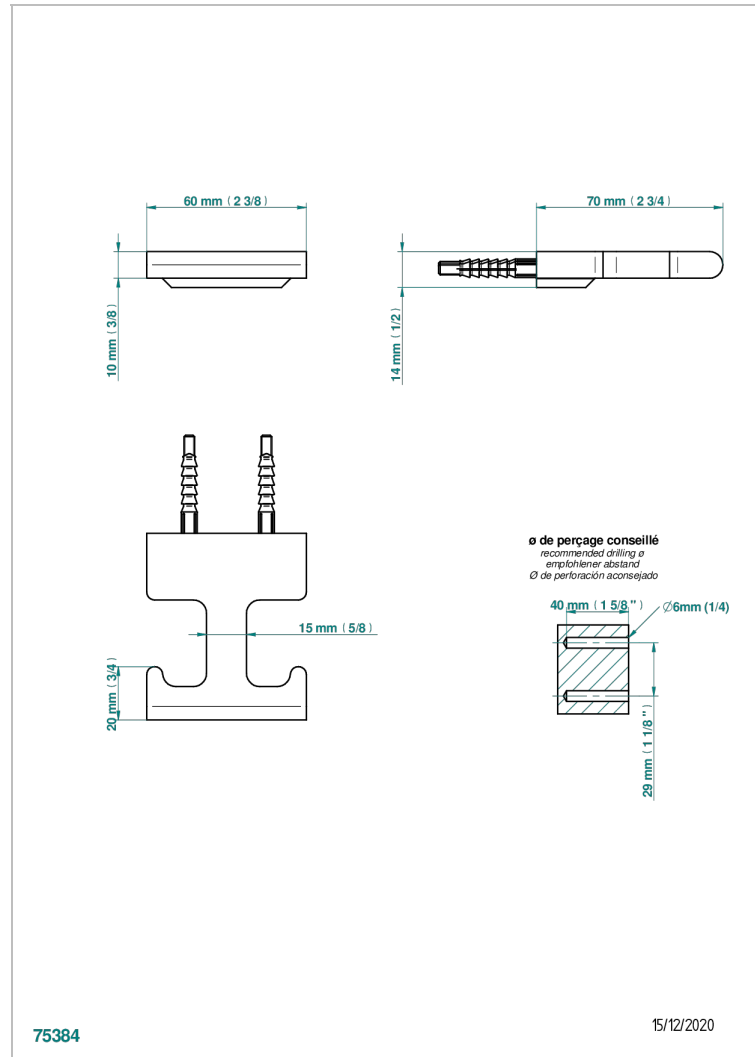

ICON-X TITANIUM

U7L-517

Single robe hook

CHARACTERISTIC

- Icon-x titanium
- Single robe hook

AVAILABLE FINITIONS

Antique nickel - H28
Black ceram - D30
Blush PVD - H62
Brass color PVD - H49
Brown bronze color PVD - F33
Gold color PVD - H52