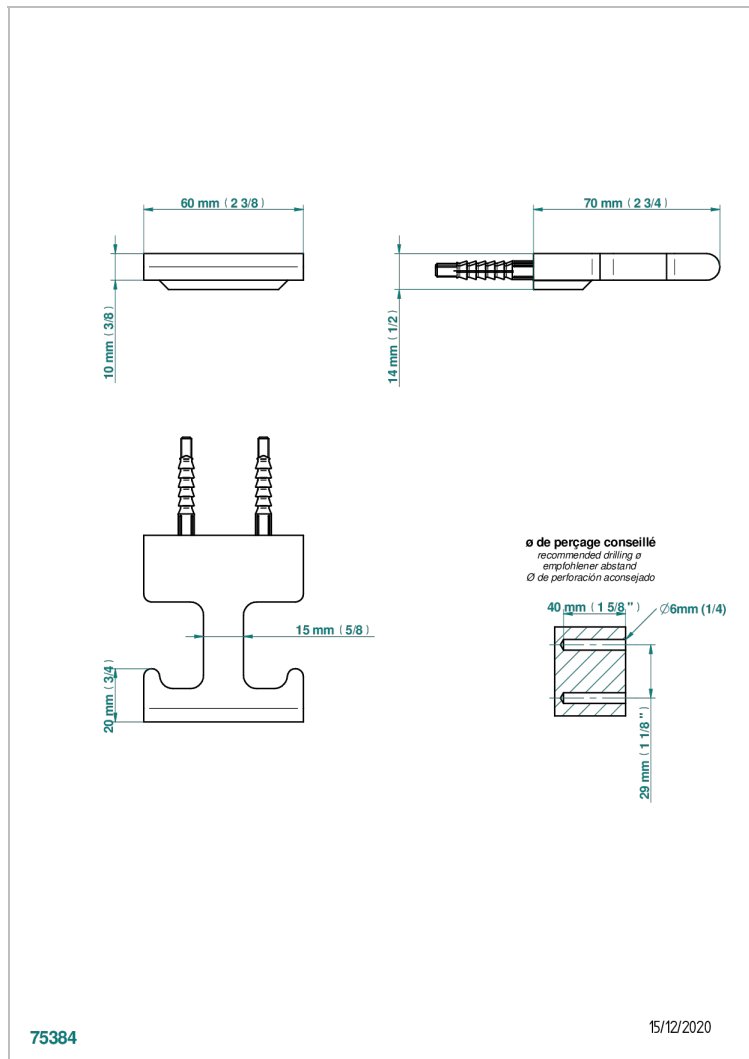

ICON-X METAL INLAYS WITH LEVER HANDLES

U7K-517

Robe hook

CHARACTERISTIC

- Icon-x metal inlays with lever handles
- Robe hook

AVAILABLE FINITIONS

Black ceram - D30
Blush PVD - H62
Brass color PVD - H49
Brown bronze color PVD - F33
Chrome polished - A02
Gold color PVD - H52

Nickel antique / Sovereign - H28
Nickel color PVD - H55
Nickel polished - B01
Polished chrome with gold inlay - GA1
Soft gold - F30
Soft matt gold - F31

Umber PVD - H66