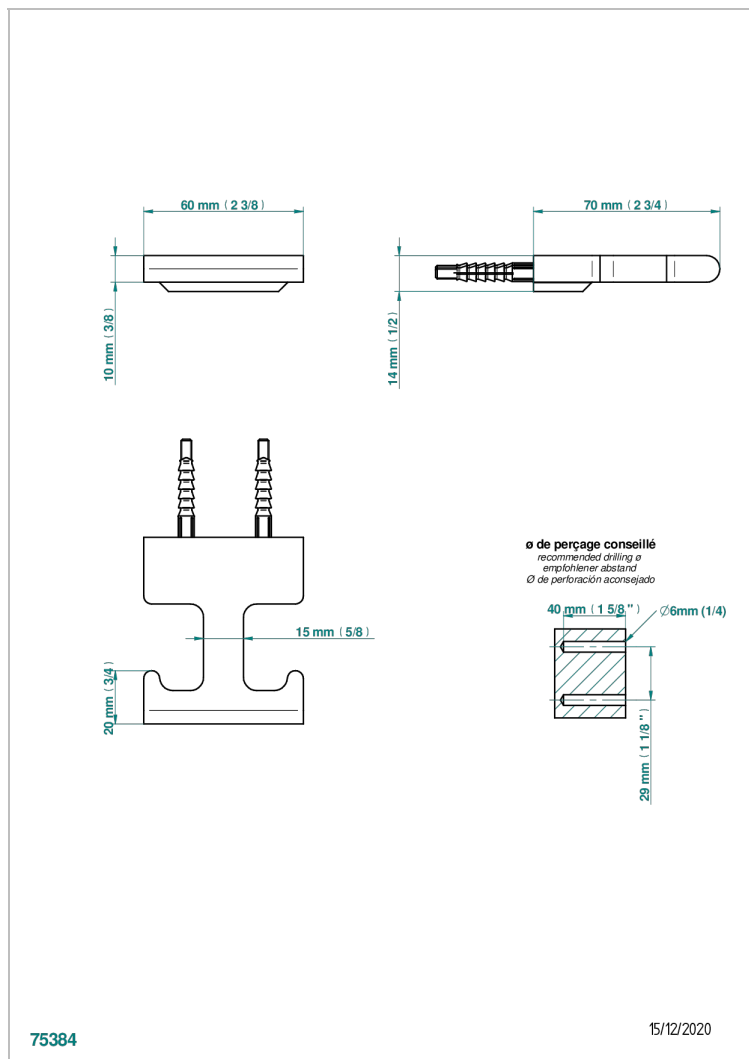

ICON-X METAL INLAYS WITH LEVER

U7K-517

Single robe hook

CHARACTERISTIC

- Icon-x metal inlays with lever
- Single robe hook

AVAILABLE FINITIONS

Antique nickel - H28
Black ceram - D30
Blush PVD - H62
Brass color PVD - H49
Brown bronze color PVD - F33
Gold color PVD - H52