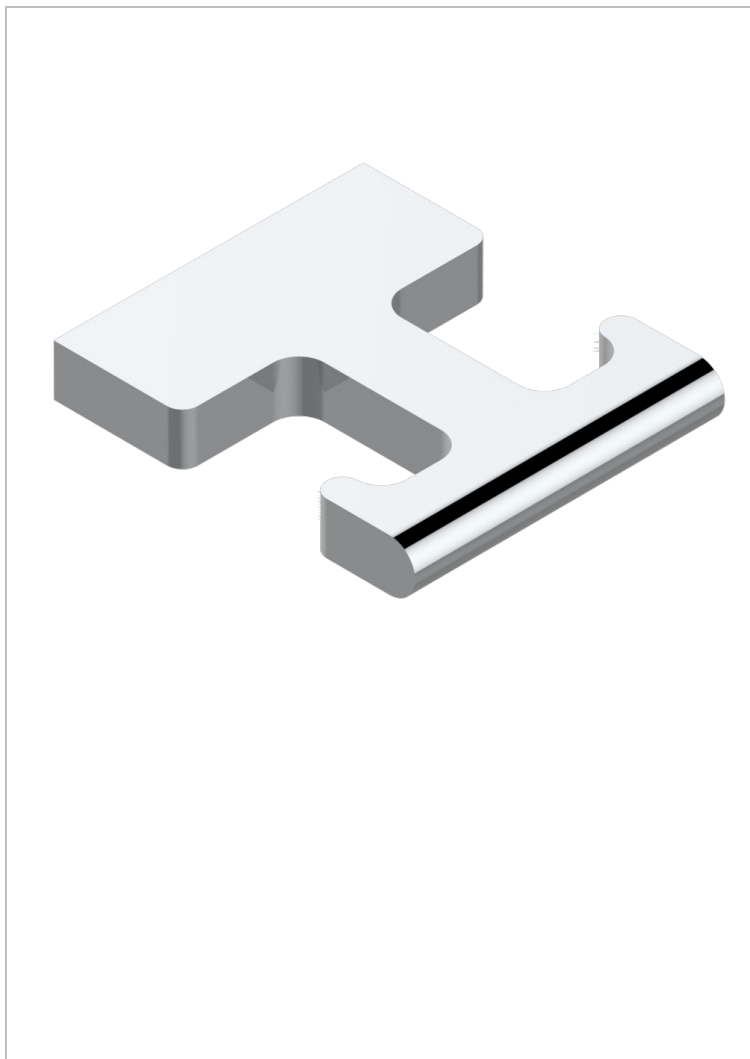

ICON-X METAL INLAYS WITH LEVER

U7K-517

Single robe hook

CHARACTERISTIC

- Icon-x metal inlays with lever
- Single robe hook

AVAILABLE FINITIONS

Antique nickel - H28
Black ceram - D30
Blush PVD - H62
Brass color PVD - H49
Brown bronze color PVD - F33
Gold color PVD - H52

Graphite PVD - H64
Matt Umber PVD - H67
Matt blush PVD - H60
Matt brass color PVD - H50
Matt brown bronze color PVD - F34
Matt chrome - C02

Matt gold - F07
Matt gold color PVD - H53
Matt graphite PVD - H65
Matt nickel (color finish) - C01
Matt nickel color PVD - H56
Nickel color PVD - H55

Polished chrome (color finish) - A02
Polished chrome with gold inlay - GA1
Polished gold (color finish) - F01
Polished nickel - B01
Soft gold - F30
Soft matt gold - F31
Umber PVD - H66