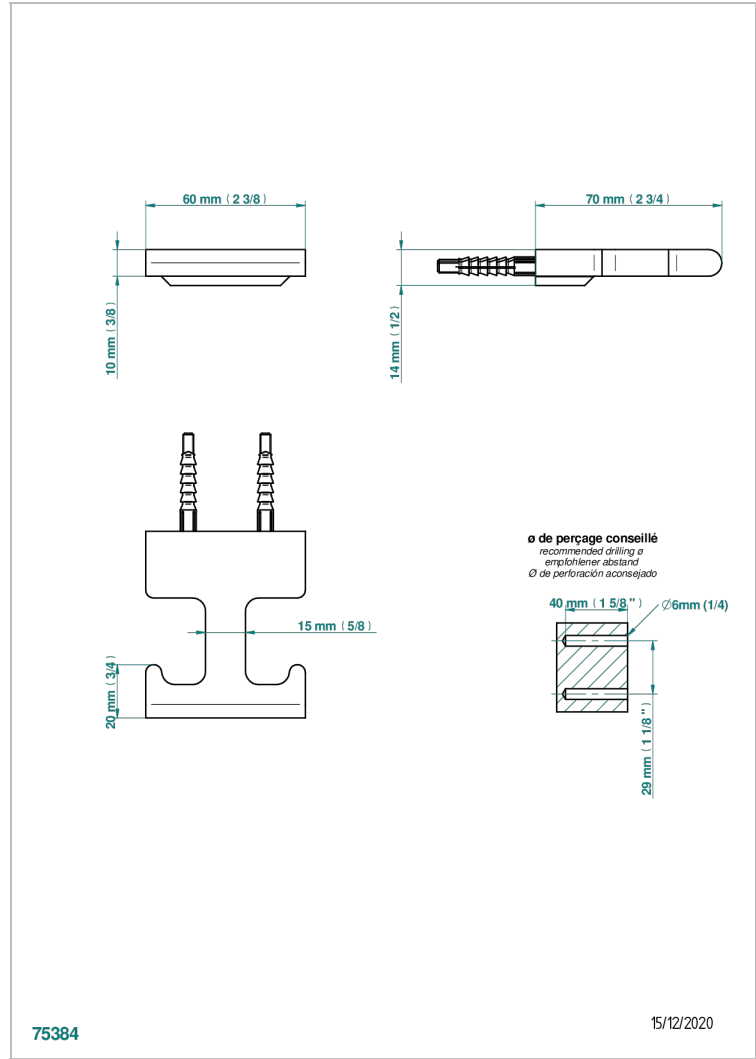

ICON-X METAL INLAYS WITH LEVER

U7K-517

浴衣钩

THG[®]
PARIS

特色

- Icon-X Metal inlays with lever
- 浴衣钩

可选饰面

Black ceram - D30
Blush PVD - H62
Graphite PVD - H64
Matt Umber PVD - H67
Matt blush PVD - H60
Matt graphite PVD - H65