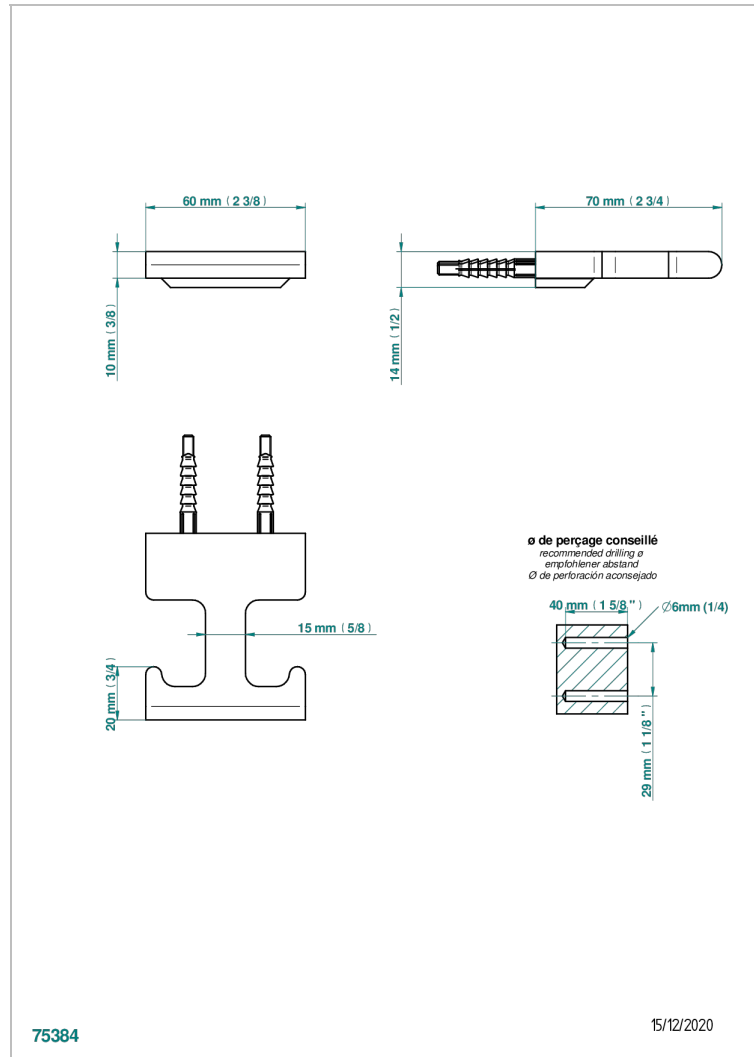

ICON-X METAL INLAYS

U7J-517

Single robe hook

CHARACTERISTIC

- Icon-x metal inlays
- Single robe hook

AVAILABLE FINITIONS

Antique nickel - H28
Black ceram - D30
Blush PVD - H62
Brass color PVD - H49
Brown bronze color PVD - F33
Gold color PVD - H52