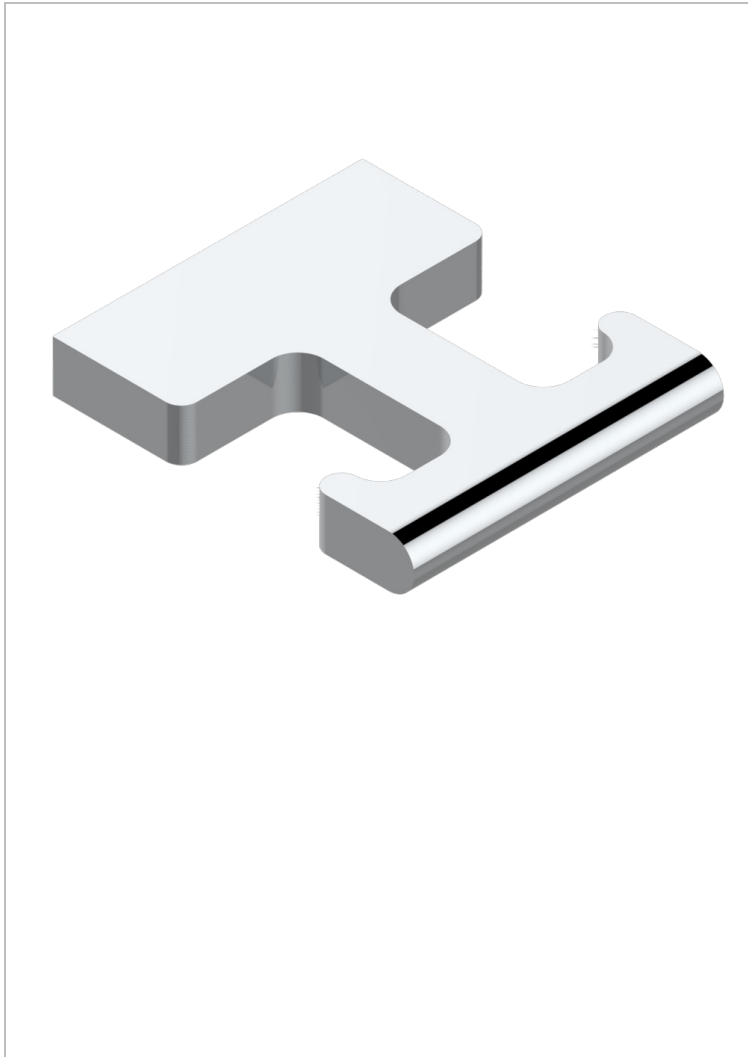

ICON-X METAL INLAYS

U7J-517

Single robe hook

CHARACTERISTIC

- Icon-x metal inlays
- Single robe hook

AVAILABLE FINITIONS

Antique nickel - H28
Black ceram - D30
Blush PVD - H62
Brass color PVD - H49
Brown bronze color PVD - F33
Gold color PVD - H52

Graphite PVD - H64
Matt Umber PVD - H67
Matt blush PVD - H60
Matt brass color PVD - H50
Matt brown bronze color PVD - F34
Matt chrome - C02

Matt gold - F07
Matt gold color PVD - H53
Matt graphite PVD - H65
Matt nickel (color finish) - C01
Matt nickel color PVD - H56
Nickel color PVD - H55