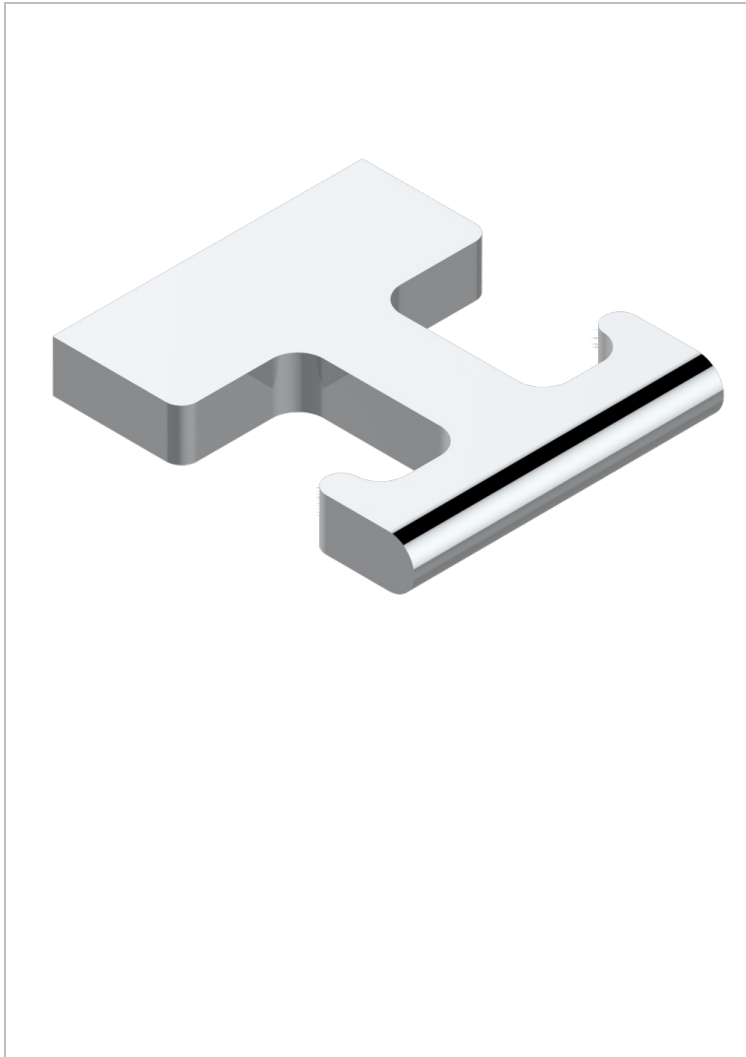

ICON-X METALLEINLAGE

U7J-517

Bademantelhalter

THG[®]
PARIS

EIGENSCHAFTEN

- Icon-x metalleinlage
- Bademantelhalter

VERFÜGBARE OBERFLÄCHEN

Altnickel - H28
Blassgold - F30
Blassgold matt unlackiert - F31
Chrom - A02
Chrom matt - C02
Gold - F01

Gold matt - F07
Mattschwarz keramik - D30
Nickel matt - C01
Polished chrome with gold inlay - GA1
Pvd blush - H62
Pvd blush matt - H60

Pvd bronze braun - F33
Pvd bronze braun matt - F34
Pvd gold - H52
Pvd gold matt - H53
Pvd graphite - H64
Pvd graphite matt - H65