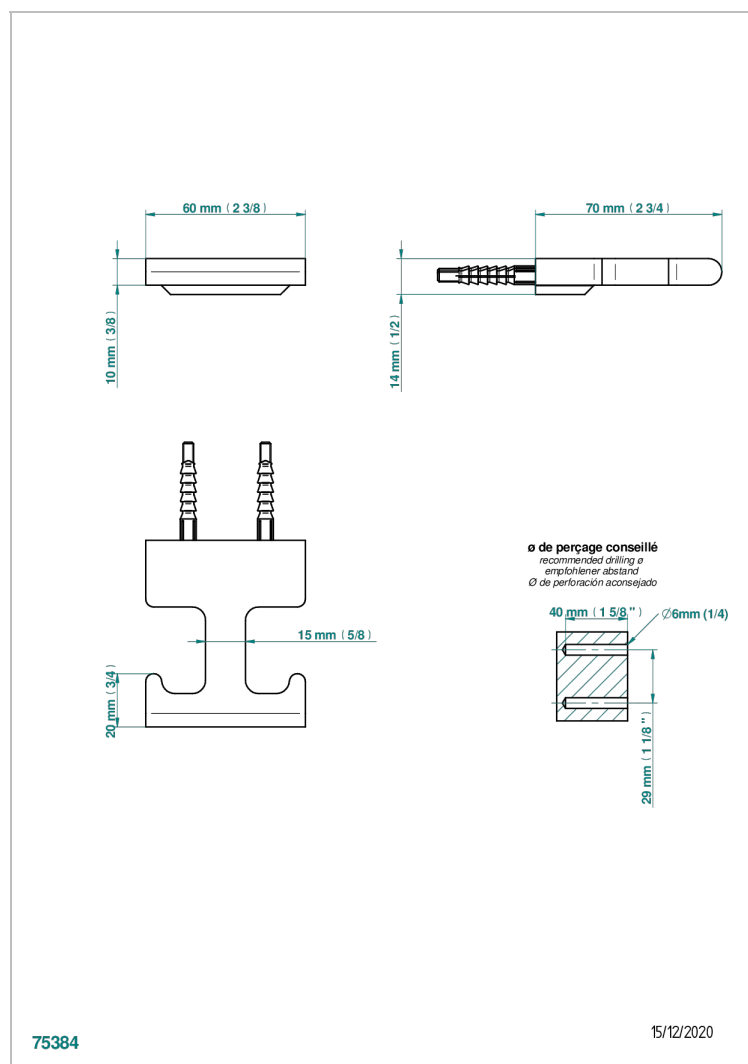

# ICON-X WITH LEVER HANDLES

U7H-517

Robe hook

THG<sup>®</sup>  
PARIS

## CHARACTERISTIC

- Icon-x with lever handles
- Robe hook