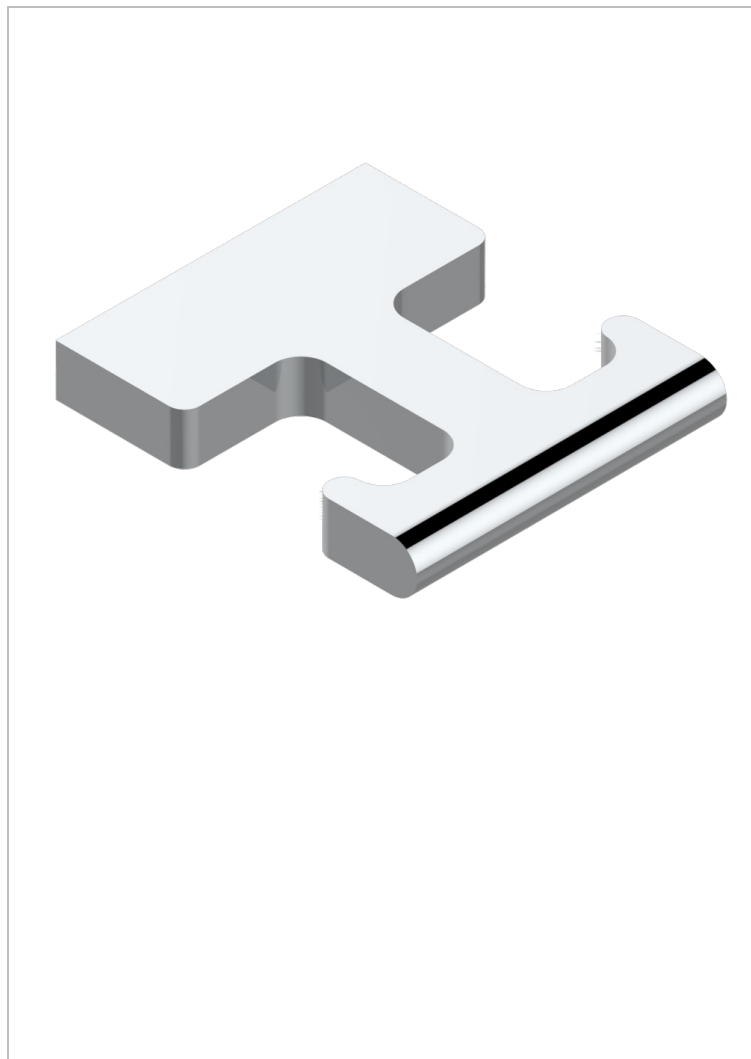

ICON-X WITH LEVER

U7H-517

Single robe hook

CHARACTERISTIC

- Icon-x with lever
- Single robe hook

AVAILABLE FINITIONS

Antique nickel - H28
Black ceram - D30
Blush PVD - H62
Brass color PVD - H49
Brown bronze color PVD - F33
Gold color PVD - H52

Graphite PVD - H64
Matt Umber PVD - H67
Matt blush PVD - H60
Matt brass color PVD - H50
Matt brown bronze color PVD - F34
Matt chrome - C02

Matt gold - F07
Matt gold color PVD - H53
Matt graphite PVD - H65
Matt nickel (color finish) - C01
Matt nickel color PVD - H56
Nickel color PVD - H55