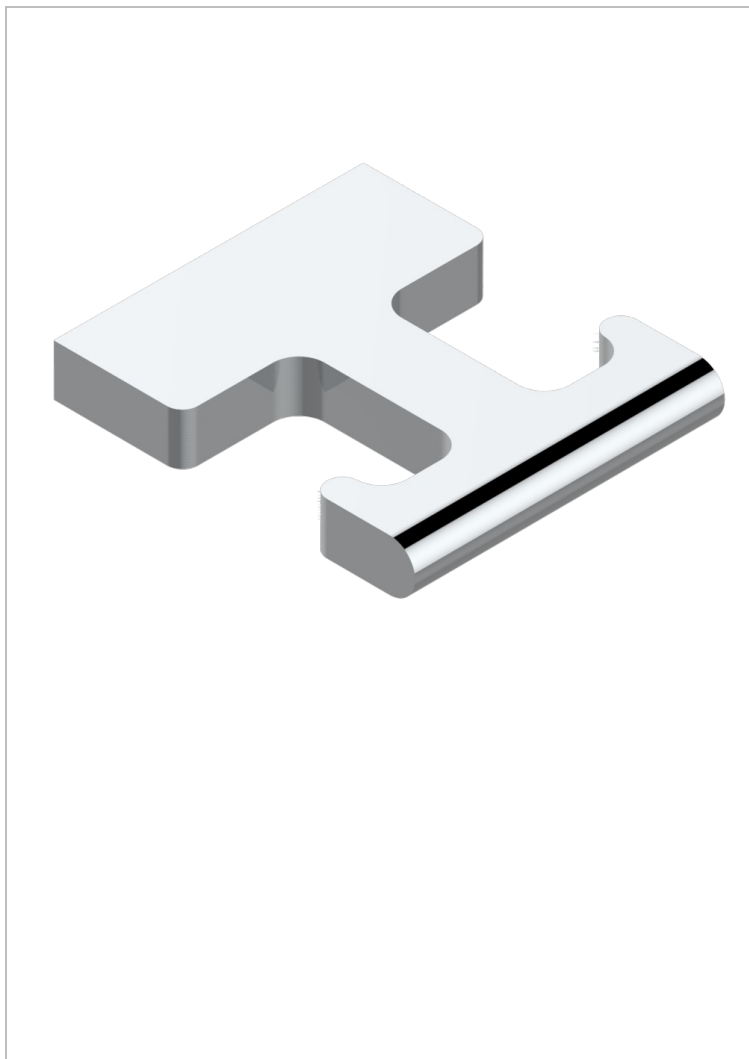

ICON-X WITH LEVER

U7H-517

Single robe hook

CHARACTERISTIC

- Icon-x with lever
- Single robe hook

AVAILABLE FINITIONS

Antique nickel - H28
Black ceram - D30
Blush PVD - H62
Brass color PVD - H49
Brown bronze color PVD - F33
Gold color PVD - H52

Graphite PVD - H64
Matt Umber PVD - H67
Matt blush PVD - H60
Matt brass color PVD - H50
Matt brown bronze color PVD - F34
Matt chrome - C02

Matt gold - F07
Matt gold color PVD - H53
Matt graphite PVD - H65
Matt nickel (color finish) - C01
Matt nickel color PVD - H56
Nickel color PVD - H55