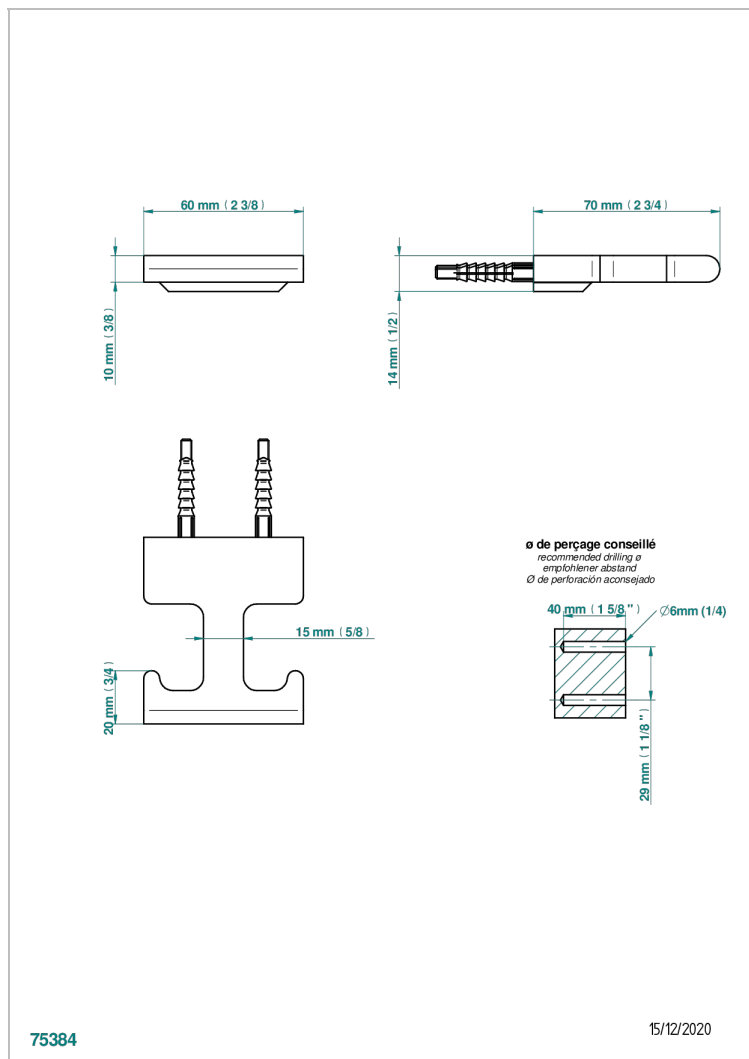

ICON-X WITH LEVER

U7H-517

Single robe hook

CHARACTERISTIC

- Icon-x with lever
- Single robe hook

AVAILABLE FINITIONS

Antique nickel - H28
Black ceram - D30
Blush PVD - H62
Brass color PVD - H49
Brown bronze color PVD - F33
Gold color PVD - H52