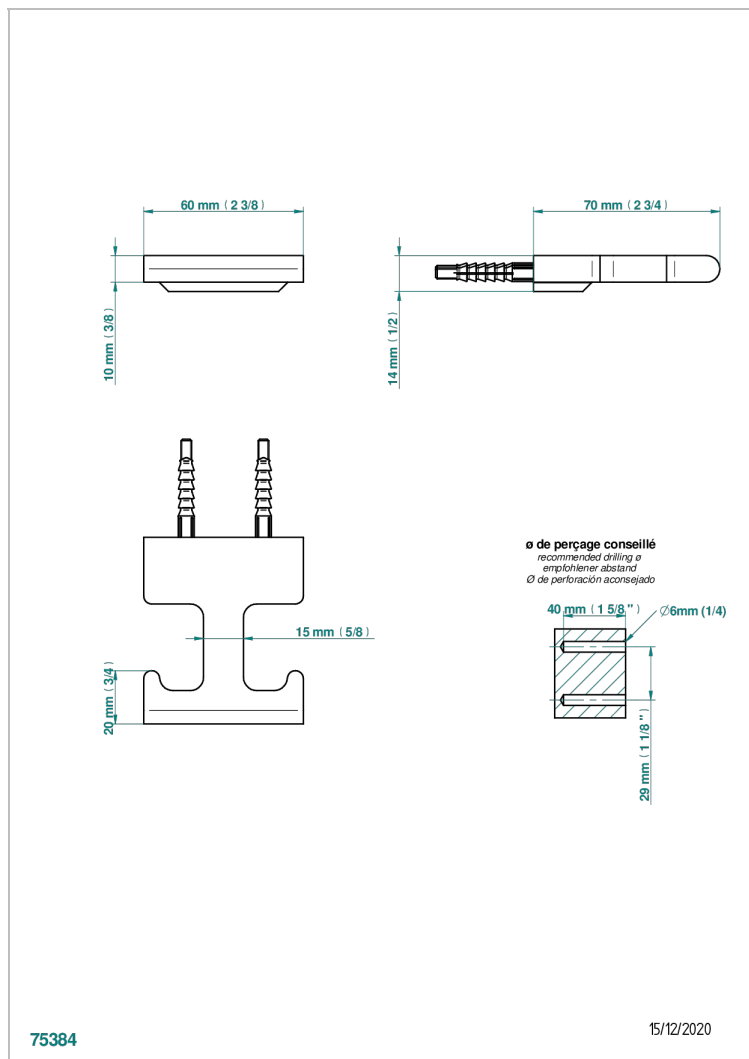

ICON-X WITH LEVER

U7H-517

Single robe hook

THG[®]
PARIS

CHARACTERISTIC

- Icon-x with lever
- Single robe hook

AVAILABLE FINITIONS

Antique nickel - H28
Black ceram - D30
Blush PVD - H62
Brass color PVD - H49
Brown bronze color PVD - F33
Gold color PVD - H52