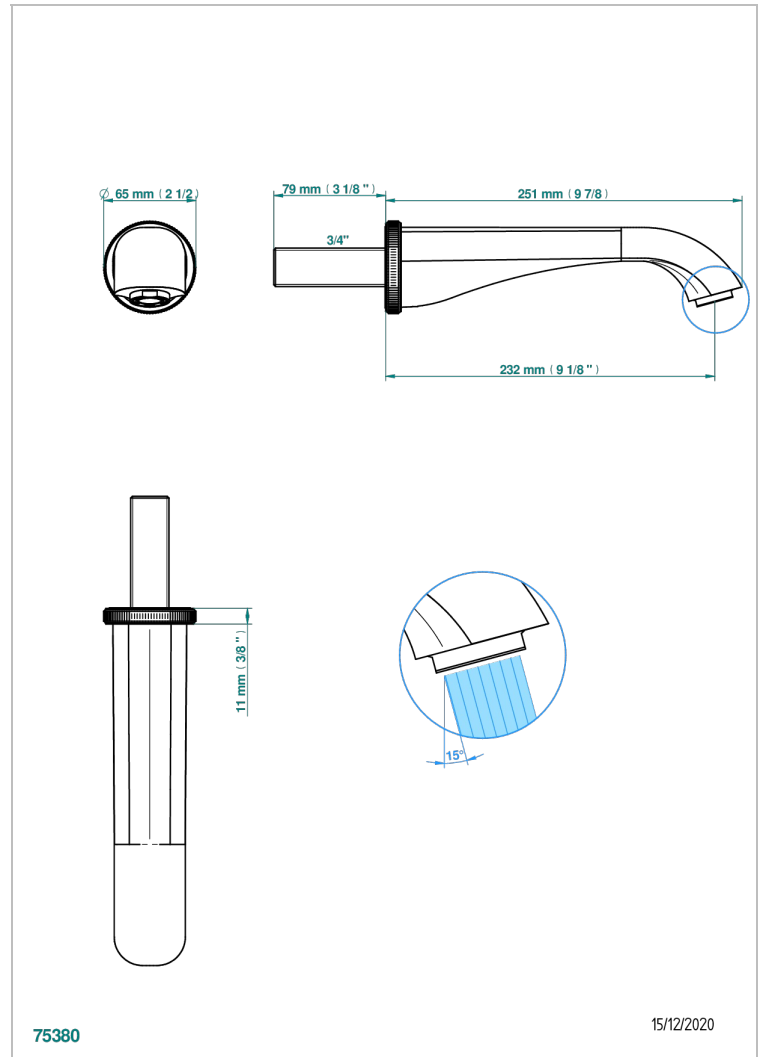

HIRONDELLES GOLD STAMPED

A4L-43SGB

Basin wall spout 3/4 no T junction

THG[®]
PARIS

CHARACTERISTIC

- Hironnelles Gold stamped
- Basin wall spout 3/4 no T junction

AVAILABLE FINITIONS

Antique nickel - H28
Black ceram - D30
Blush PVD - H62
Brass color PVD - H49
Brown bronze color PVD - F33
Gold color PVD - H52

Nickel color PVD - H55
Polished chrome (color finish) - A02
Polished gold (color finish) - F01
Polished nickel - B01
Soft gold - F30
Soft matt gold - F31

Umber PVD - H66
Varnished matt antique red copper
(color finish) - H07