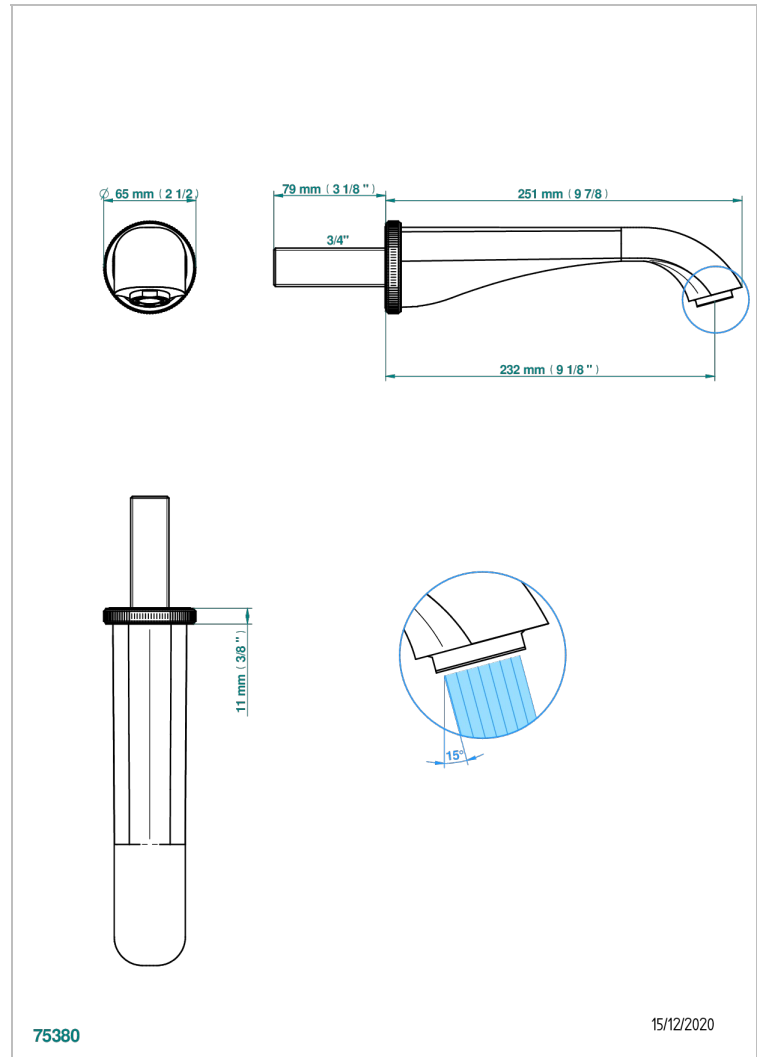

HIRONDELLES GOLD STAMPED

A4L-43SGB

Basin wall spout 3/4 no T junction

THG[®]
PARIS

EIGENSCHAFTEN

- Hironnelles Gold stamped
- Basin wall spout 3/4 no T junction

VERFÜGBARE OBERFLÄCHEN

Altnickel - H28
Blassgold - F30
Blassgold matt unlackiert - F31
Bronze hell - D01
Chrom - A02
Chrom matt - C02

Gold - F01
Gold matt - F07
Kupfer altrot matt lackiert - H07
Mattschwarz keramik - D30
Nickel matt - C01
Pvd blush - H62

Pvd blush matt - H60
Pvd bronze braun - F33
Pvd bronze braun matt - F34
Pvd gold - H52
Pvd gold matt - H53
Pvd graphite - H64