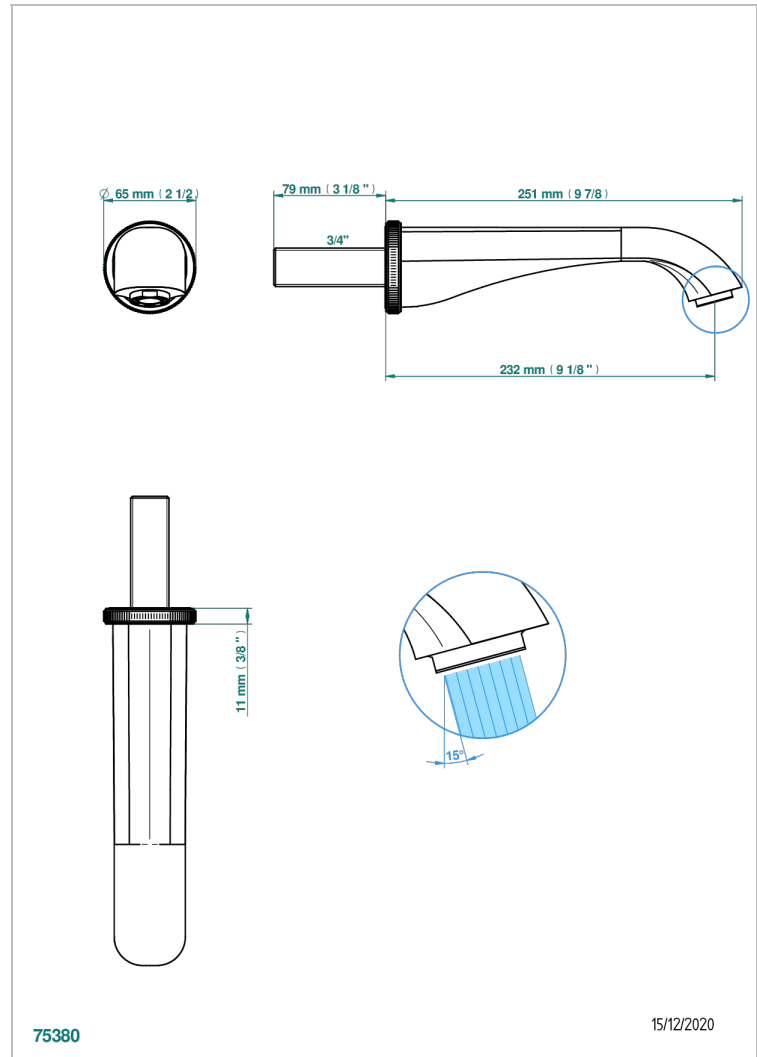

HIRONDELLES GOLD STAMPED

A4L-43SGB

Basin wall spout 3/4 no T junction

THG[®]
PARIS

CHARACTERISTIC

- Hironnelles Gold stamped
- Basin wall spout 3/4 no T junction

AVAILABLE FINITIONS

Antique nickel - H28
Black ceram - D30
Blush PVD - H62
Brass color PVD - H49
Brown bronze color PVD - F33
Gold color PVD - H52

Nickel color PVD - H55
Polished chrome (color finish) - A02
Polished gold (color finish) - F01
Polished nickel - B01
Soft gold - F30
Soft matt gold - F31

Umber PVD - H66
Varnished matt antique red copper
(color finish) - H07