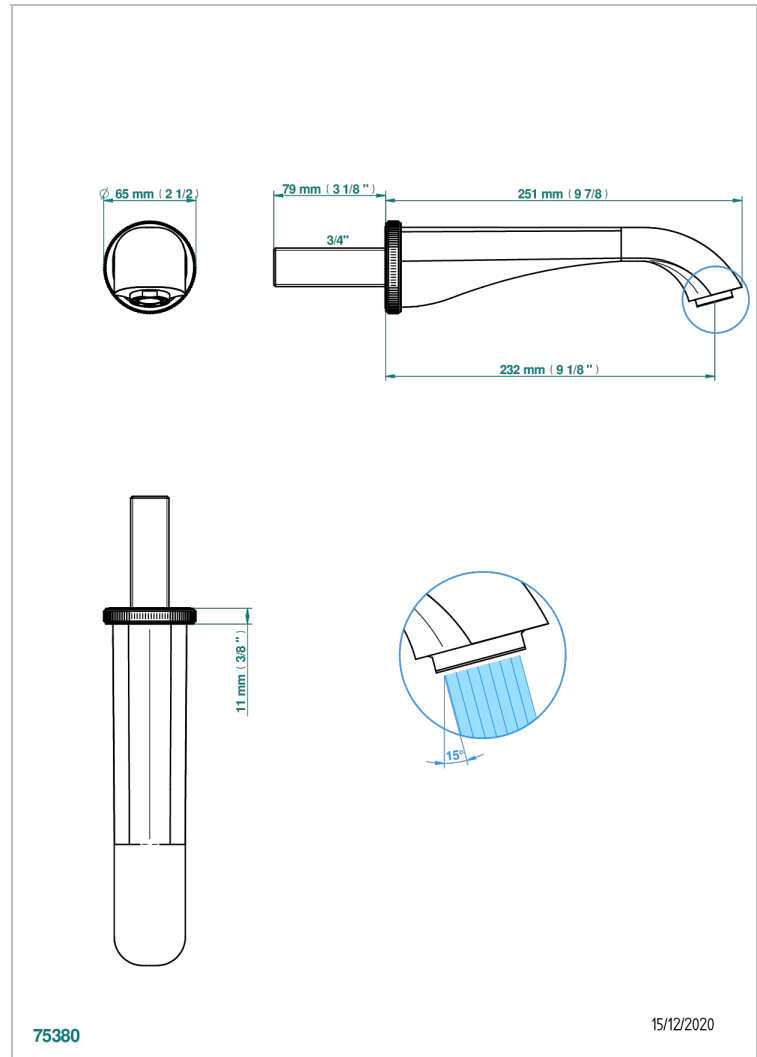

# HIRONDELLES PLATINUM STAMPED

A4K-43SGB

Basin wall spout 3/4 no T junction

THG<sup>®</sup>  
PARIS

## CHARACTERISTIC

- Hironnelles Platinum stamped
- Basin wall spout 3/4 no T junction

Umber PVD - H66  
Varnished matt antique red copper  
(color finish) - H07