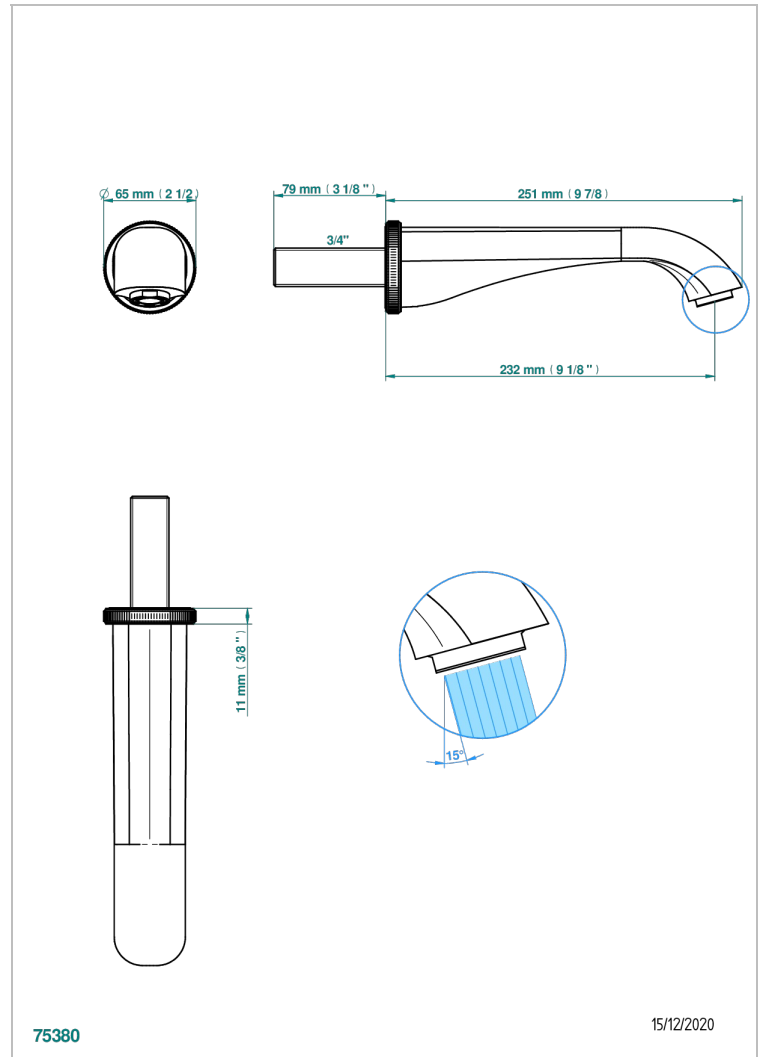

# HIRONDELLES PLATINUM STAMPED

A4K-43SGB

Basin wall spout 3/4 no T junction

THG<sup>®</sup>  
PARIS

75380

15/12/2020

## CARACTERÍSTICAS

- Hironnelles Platinum stamped
- Basin wall spout 3/4 no T junction