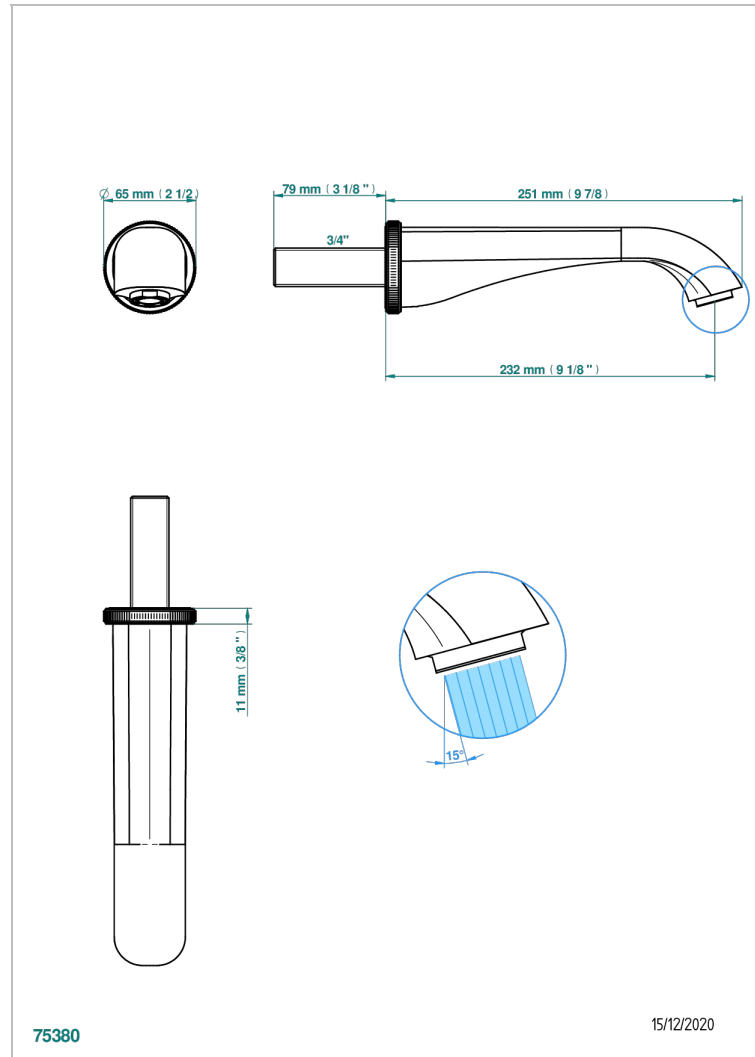

# HIRONDELLES PLATINUM STAMPED

A4K-43SGB

Basin wall spout 3/4 no T junction

THG<sup>®</sup>  
PARIS

## CHARACTERISTIC

- Hironnelles Platinum stamped
- Basin wall spout 3/4 no T junction

Umber PVD - H66  
Varnished matt antique red copper  
(color finish) - H07