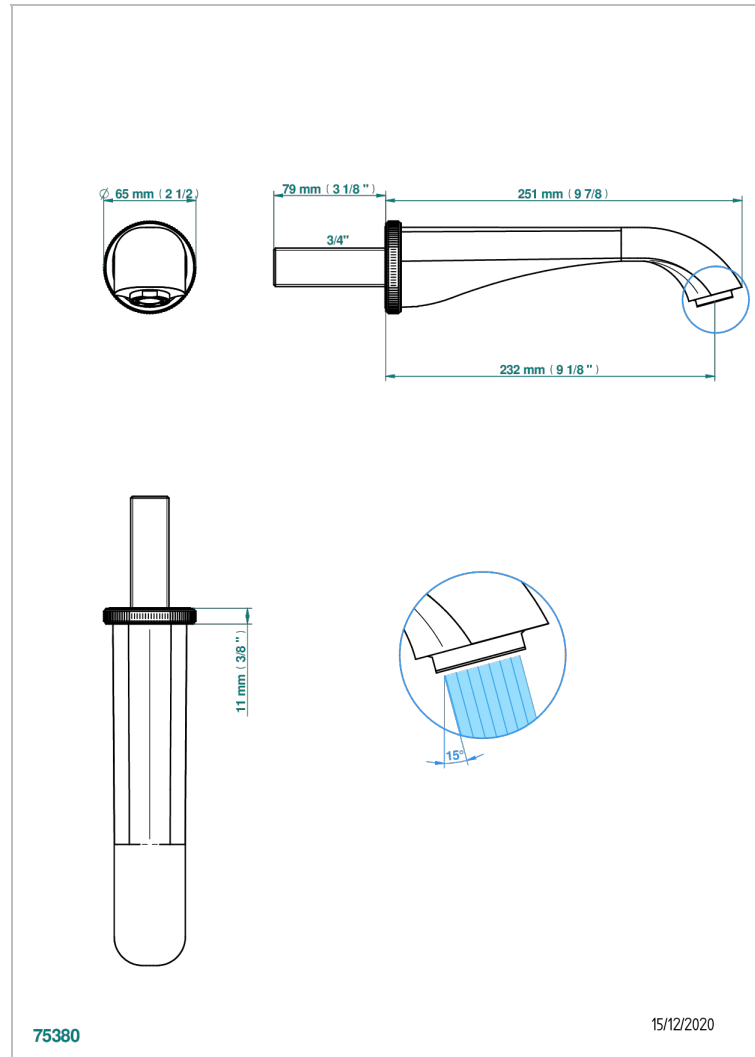

HIRONDELLES PLATINUM STAMPED

A4K-43SGB

Basin wall spout 3/4 no T junction

THG[®]
PARIS

CHARACTERISTIC

- Hironnelles Platinum stamped
- Basin wall spout 3/4 no T junction

AVAILABLE FINITIONS

Antique nickel - H28
Black ceram - D30
Blush PVD - H62
Brass color PVD - H49
Brown bronze color PVD - F33
Gold color PVD - H52

Nickel color PVD - H55
Polished chrome (color finish) - A02
Polished gold (color finish) - F01
Polished nickel - B01
Soft gold - F30
Soft matt gold - F31

Umber PVD - H66
Varnished matt antique red copper (color finish) - H07