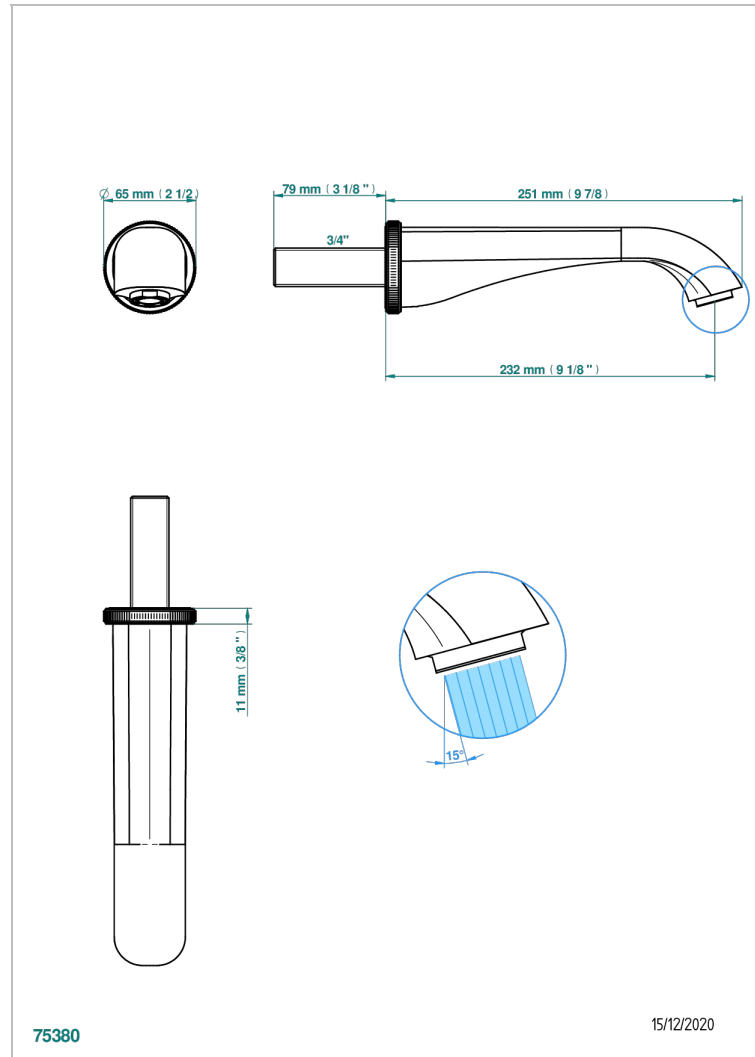

HIRONDELLES PLATINUM STAMPED

A4K-43SGB

Basin wall spout 3/4 no T junction

THG[®]
PARIS

75380

15/12/2020

EIGENSCHAFTEN

- Hironnelles Platinum stamped
- Basin wall spout 3/4 no T junction

VERFÜGBARE OBERFLÄCHEN

Altnickel - H28
Blassgold - F30
Blassgold matt unlackiert - F31
Bronze hell - D01
Chrom - A02
Chrom matt - C02

Gold - F01
Gold matt - F07
Kupfer altrot matt lackiert - H07
Mattschwarz keramik - D30
Nickel matt - C01
Pvd blush - H62