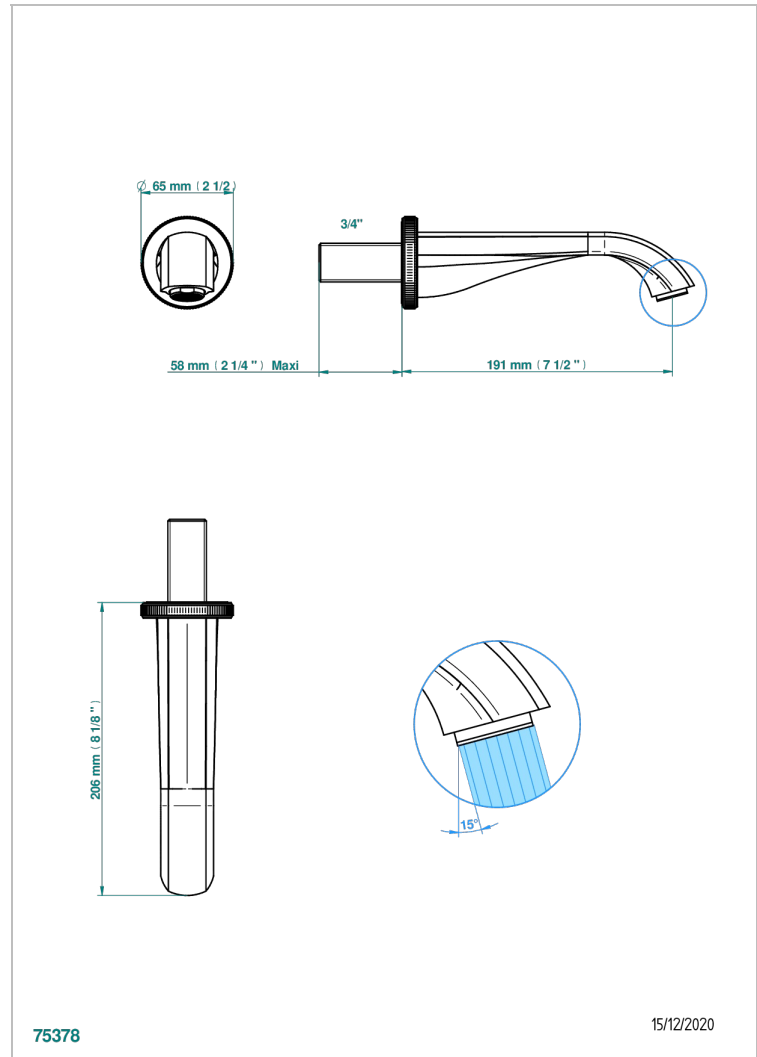

HIRONDELLES GOLD STAMPED

A4L-43GB

Basin wall spout 3/4 no T junction

THG[®]
PARIS

CHARACTERISTIC

- Hironnelles Gold stamped
- Basin wall spout 3/4 no T junction

AVAILABLE FINITIONS

Antique nickel - H28
Black ceram - D30
Blush PVD - H62
Brass color PVD - H49
Brown bronze color PVD - F33
Gold color PVD - H52

Nickel color PVD - H55
Polished chrome (color finish) - A02
Polished gold (color finish) - F01
Polished nickel - B01
Soft gold - F30
Soft matt gold - F31

Umber PVD - H66
Varnished matt antique red copper
(color finish) - H07