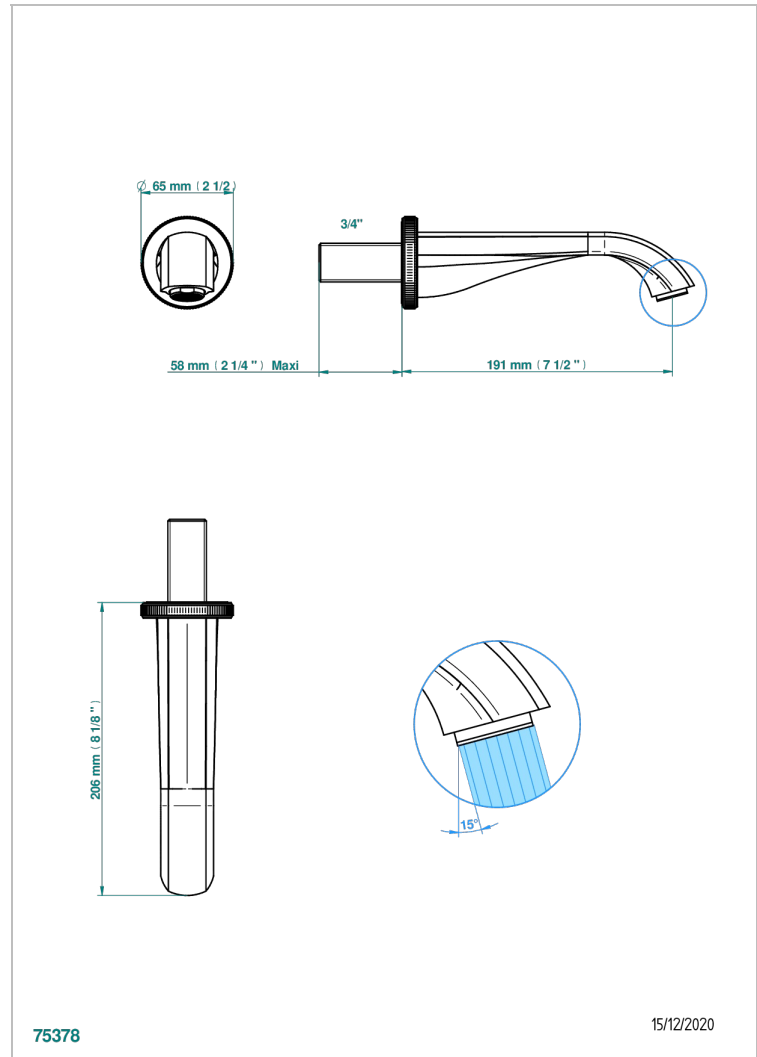

HIRONDELLES GOLD STAMPED

A4L-43GB

Basin wall spout 3/4 no T junction

THG[®]
PARIS

CHARACTERISTIC

- Hironnelles Gold stamped
- Basin wall spout 3/4 no T junction

AVAILABLE FINITIONS

Antique nickel - H28
Black ceram - D30
Blush PVD - H62
Brass color PVD - H49
Brown bronze color PVD - F33
Gold color PVD - H52