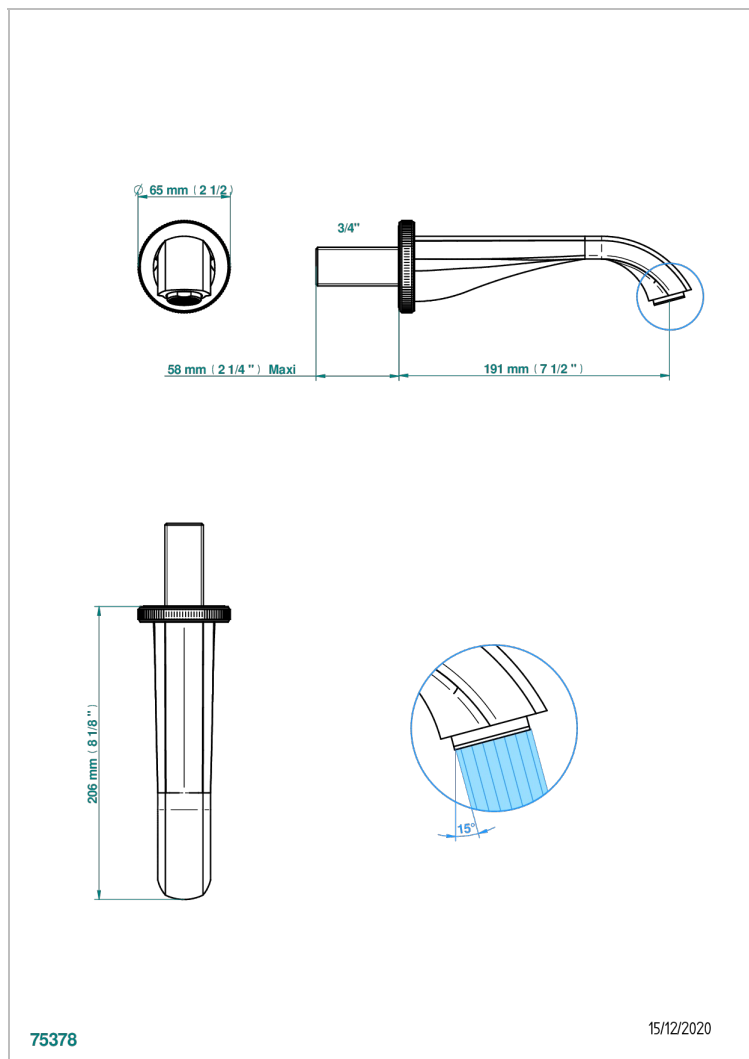

HIRONDELLES GOLD STAMPED

A4L-43GB

Basin wall spout 3/4 no T junction

THG[®]
PARIS

75378

15/12/2020

EIGENSCHAFTEN

- Hironnelles Gold stamped
- Basin wall spout 3/4 no T junction

VERFÜGBARE OBERFLÄCHEN

Altnickel - H28
Blassgold - F30
Blassgold matt unlackiert - F31
Bronze hell - D01
Chrom - A02
Chrom matt - C02

Gold - F01
Gold matt - F07
Kupfer altrot matt lackiert - H07
Mattschwarz keramik - D30
Nickel matt - C01
Pvd blush - H62