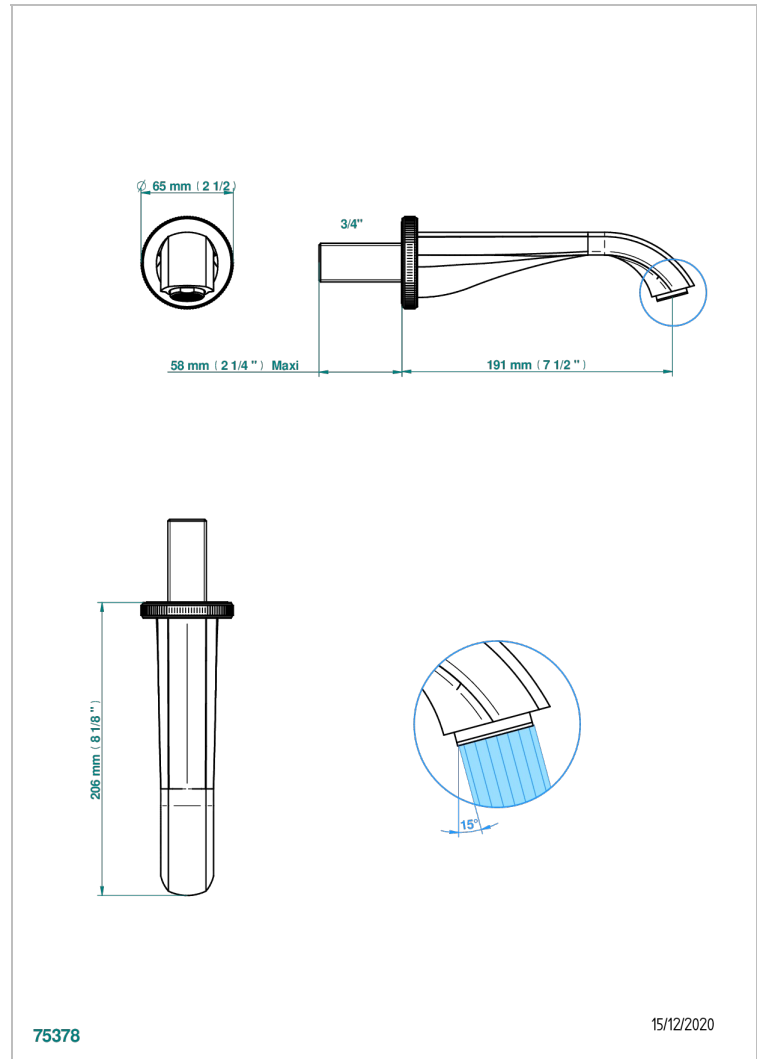

# HIRONDELLES GOLD STAMPED

A4L-43GB

Basin wall spout 3/4 no T junction

THG<sup>®</sup>  
PARIS

## CHARACTERISTIC

- Hironnelles Gold stamped
- Basin wall spout 3/4 no T junction

Umber PVD - H66  
Varnished matt antique red copper  
(color finish) - H07