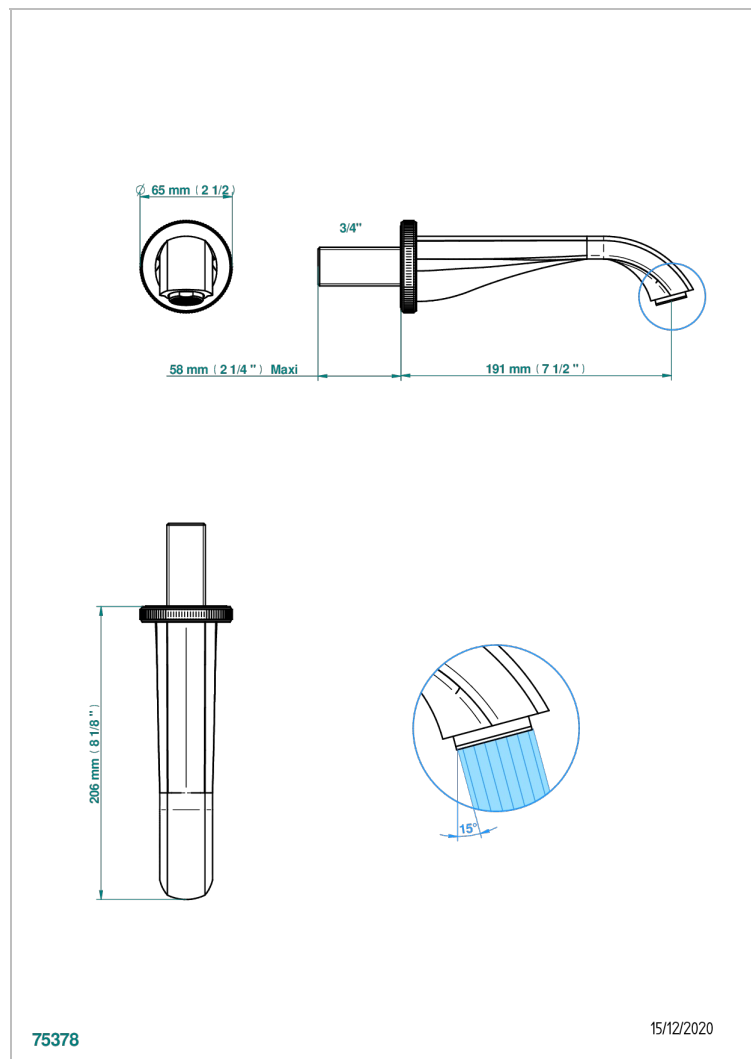

HIRONDELLES GOLD STAMPED

A4L-43GB

Basin wall spout 3/4 no T junction

THG[®]
PARIS

EIGENSCHAFTEN

- Hironnelles Gold stamped
- Basin wall spout 3/4 no T junction

VERFÜGBARE OBERFLÄCHEN

Altnickel - H28
Blassgold - F30
Blassgold matt unlackiert - F31
Bronze hell - D01
Chrom - A02
Chrom matt - C02