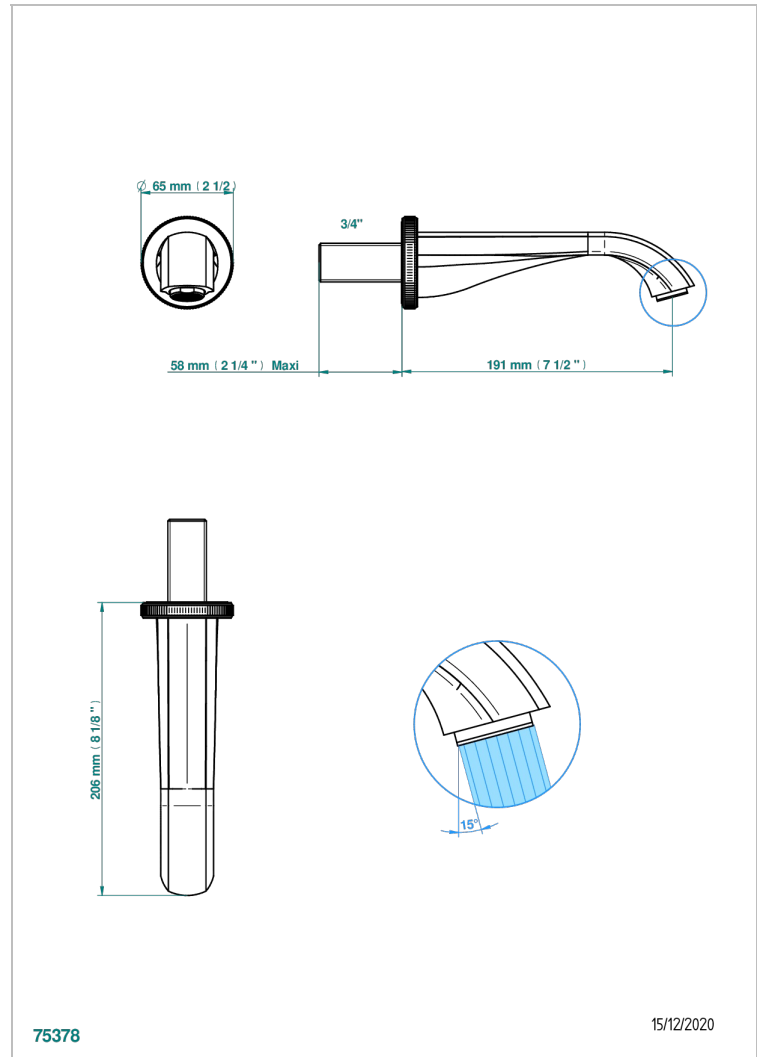

HIRONDELLES PLATINUM STAMPED

A4K-43GB

Basin wall spout 3/4 no T junction

THG[®]
PARIS

CHARACTERISTIC

- Hironnelles Platinum stamped
- Basin wall spout 3/4 no T junction

AVAILABLE FINITIONS

Antique nickel - H28
Black ceram - D30
Blush PVD - H62
Brass color PVD - H49
Brown bronze color PVD - F33
Gold color PVD - H52

Nickel color PVD - H55
Polished chrome (color finish) - A02
Polished gold (color finish) - F01
Polished nickel - B01
Soft gold - F30
Soft matt gold - F31

Umber PVD - H66
Varnished matt antique red copper
(color finish) - H07