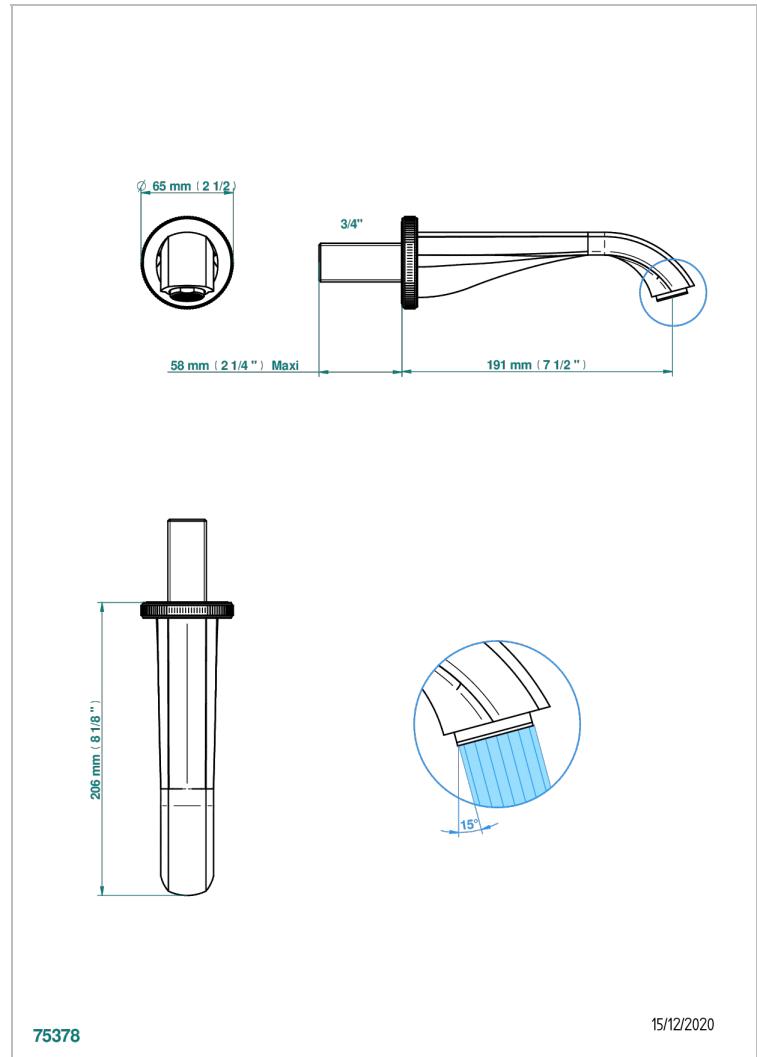

# HIRONDELLES PLATINUM STAMPED

A4K-43GB

Basin wall spout 3/4 no T junction

THG<sup>®</sup>  
PARIS

## CHARACTERISTIC

- Hironnelles Platinum stamped
- Basin wall spout 3/4 no T junction