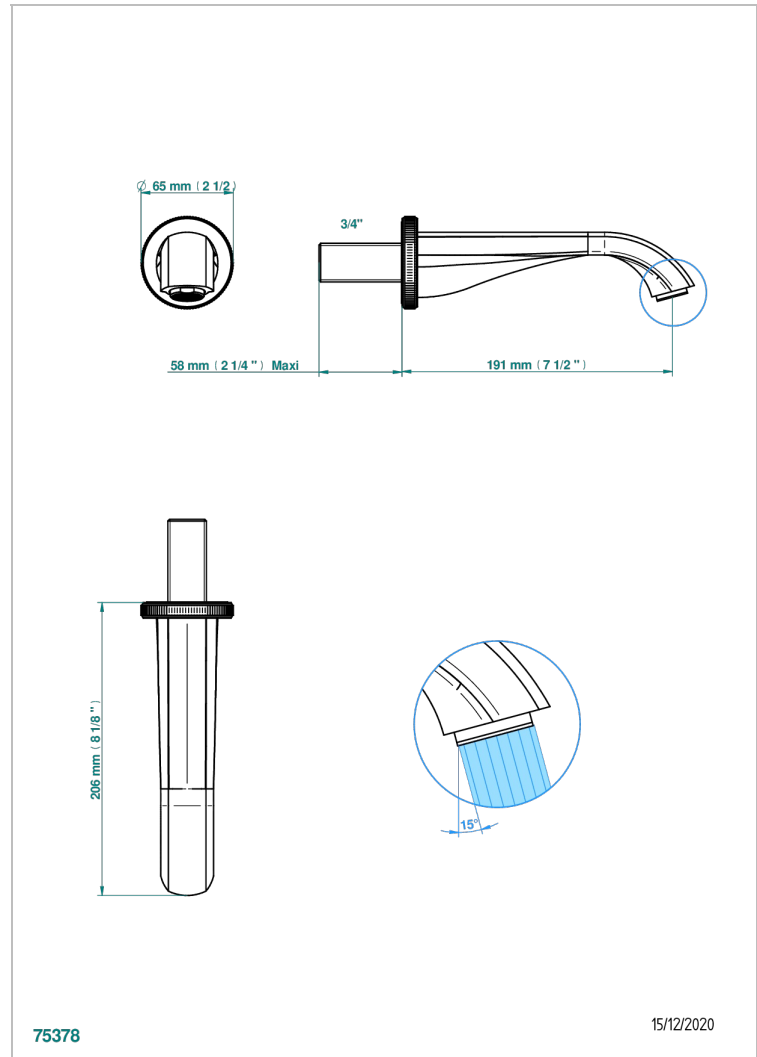

HIRONDELLES PLATINUM STAMPED

A4K-43GB

Basin wall spout 3/4 no T junction

THG[®]
PARIS

EIGENSCHAFTEN

- Hironnelles Platinum stamped
- Basin wall spout 3/4 no T junction

VERFÜGBARE OBERFLÄCHEN

Altnickel - H28
Blassgold - F30
Blassgold matt unlackiert - F31
Bronze hell - D01
Chrom - A02
Chrom matt - C02