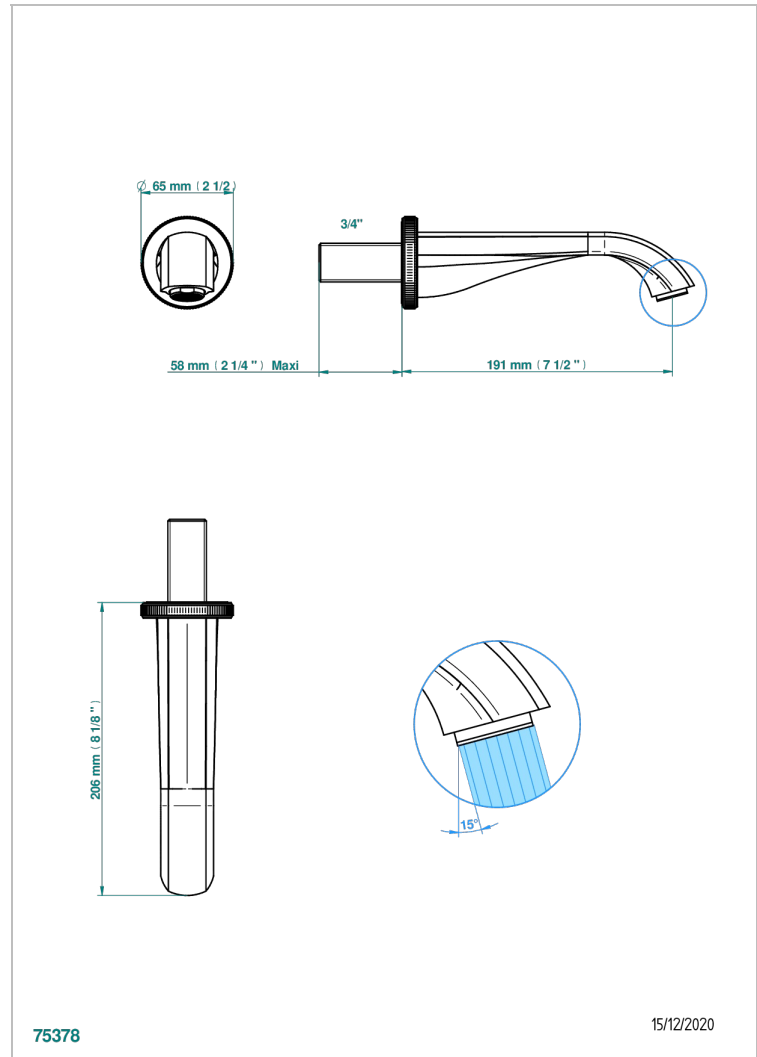

HIRONDELLES

A4J-43GB

Basin wall spout 3/4 no T junction

THG[®]
PARIS

CHARACTERISTIC

- Hirondelles
- Basin wall spout 3/4 no T junction

AVAILABLE FINITIONS

Antique nickel - H28
Black ceram - D30
Blush PVD - H62
Brass color PVD - H49
Brown bronze color PVD - F33
Gold color PVD - H52

Nickel color PVD - H55
Polished chrome (color finish) - A02
Polished gold (color finish) - F01
Polished nickel - B01
Soft gold - F30
Soft matt gold - F31

Umber PVD - H66
Varnished matt antique red copper
(color finish) - H07