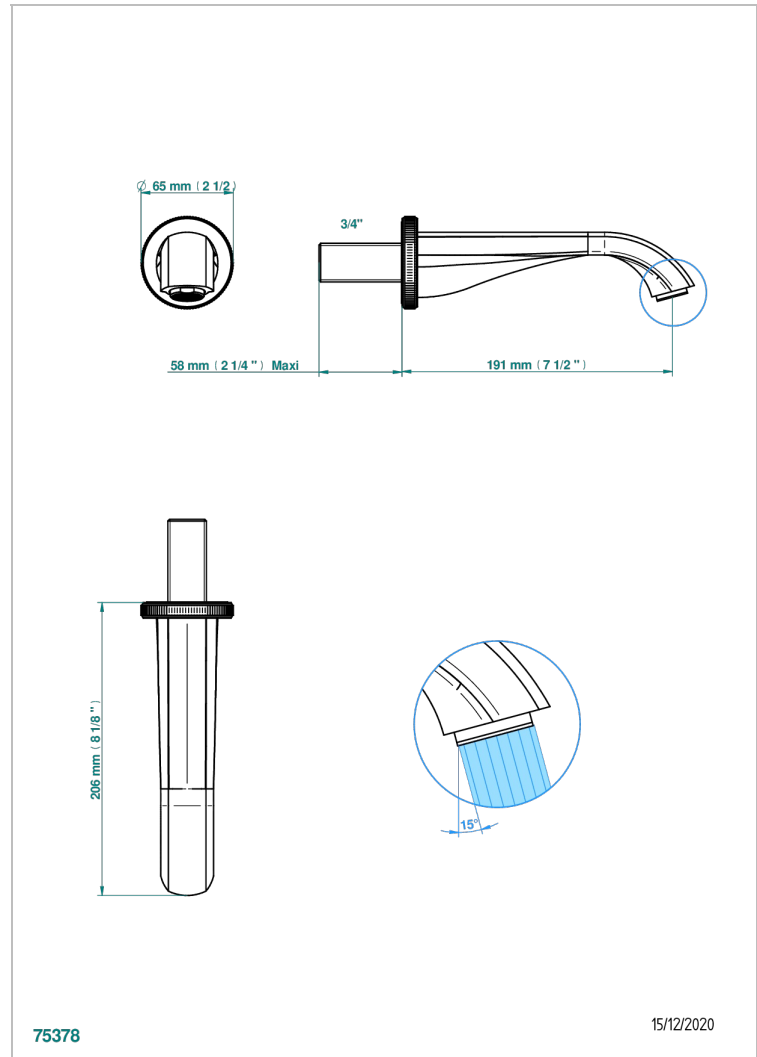

HIRONDELLES

A4J-43GB

Basin wall spout 3/4 no T junction

THG[®]
PARIS

CHARACTERISTIC

- Hironnelles
- Basin wall spout 3/4 no T junction

AVAILABLE FINITIONS

Antique nickel - H28
Black ceram - D30
Blush PVD - H62
Brass color PVD - H49
Brown bronze color PVD - F33
Gold color PVD - H52

Nickel color PVD - H55
Polished chrome (color finish) - A02
Polished gold (color finish) - F01
Polished nickel - B01
Soft gold - F30
Soft matt gold - F31

Umber PVD - H66
Varnished matt antique red copper
(color finish) - H07