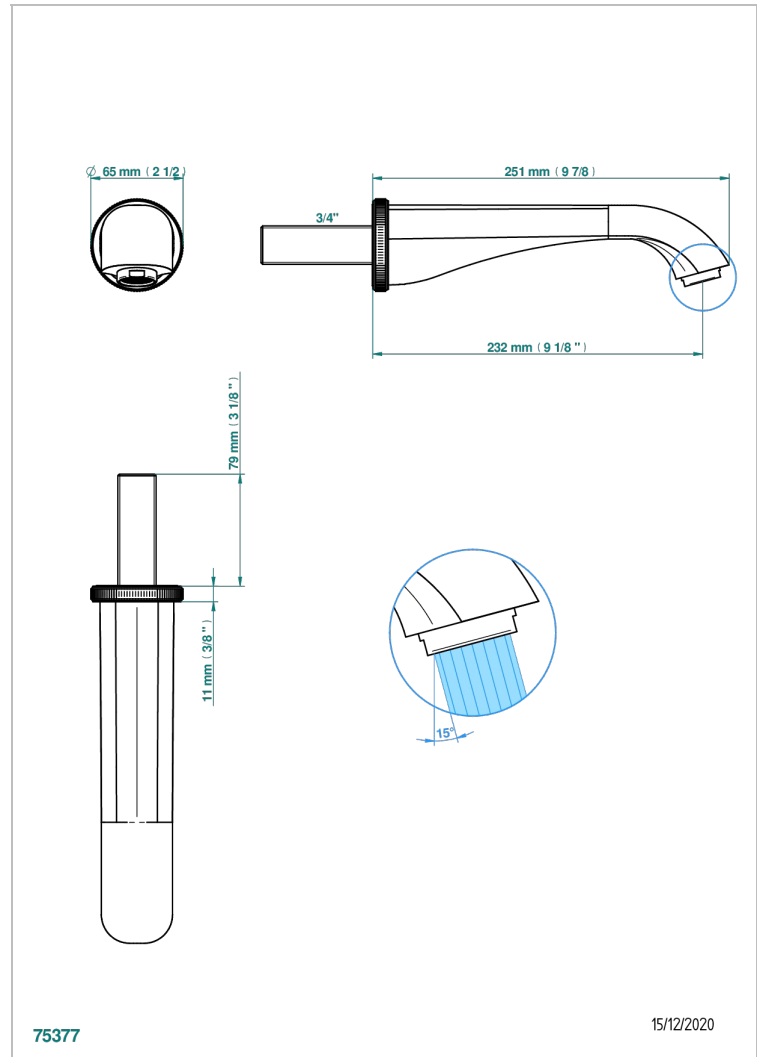

# HIRONDELLES GOLD STAMPED

A4L-42SGB

Bath spout, wall mounted

THG<sup>®</sup>  
PARIS

## CHARACTERISTIC

- Hironnelles Gold stamped
- Bath spout, wall mounted