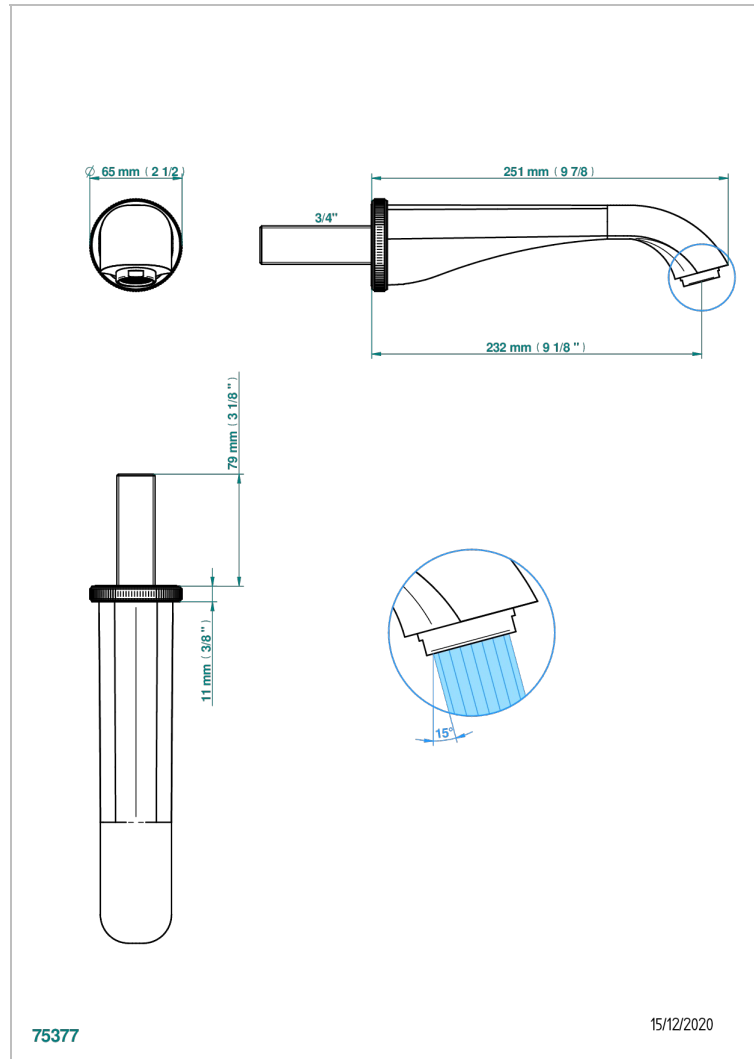

HIRONDELLES PLATINUM STAMPED

A4K-42SGB

Bath spout, wall mounted

THG[®]
PARIS

CHARACTERISTIC

- Hironnelles Platinum stamped
- Bath spout, wall mounted

AVAILABLE FINITIONS

Black ceram - D30
Blush PVD - H62
Brass color PVD - H49
Brown bronze color PVD - F33
Chrome polished - A02
Copper antique matt, coated - H07

Matt nickel (American satin) - C01
Matt nickel color PVD - H56
Nickel antique / Sovereign - H28
Nickel color PVD - H55
Nickel polished - B01
Soft gold - F30

Soft matt gold - F31
Umber PVD - H66