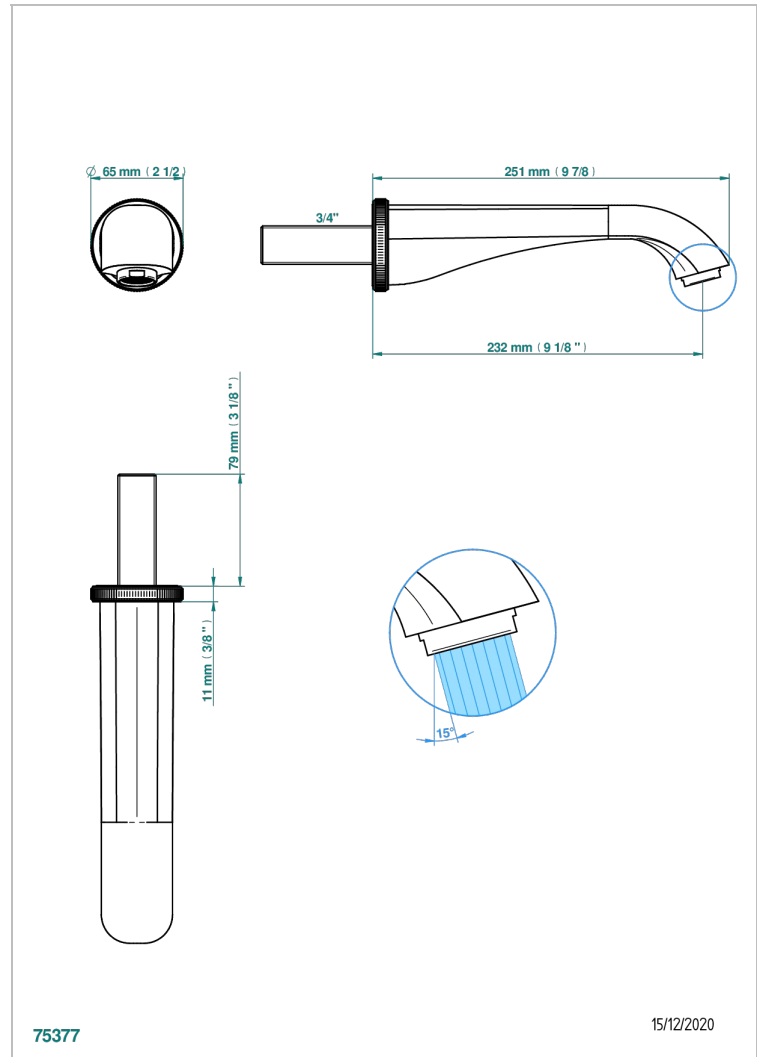

# HIRONDELLES PLATINUM STAMPED

A4K-42SGB

Wall mounted bath spout, without T junction

THG<sup>®</sup>  
PARIS

## CARACTERÍSTICAS

- Hironnelles Platinum stamped
- Wall mounted bath spout, without T junction