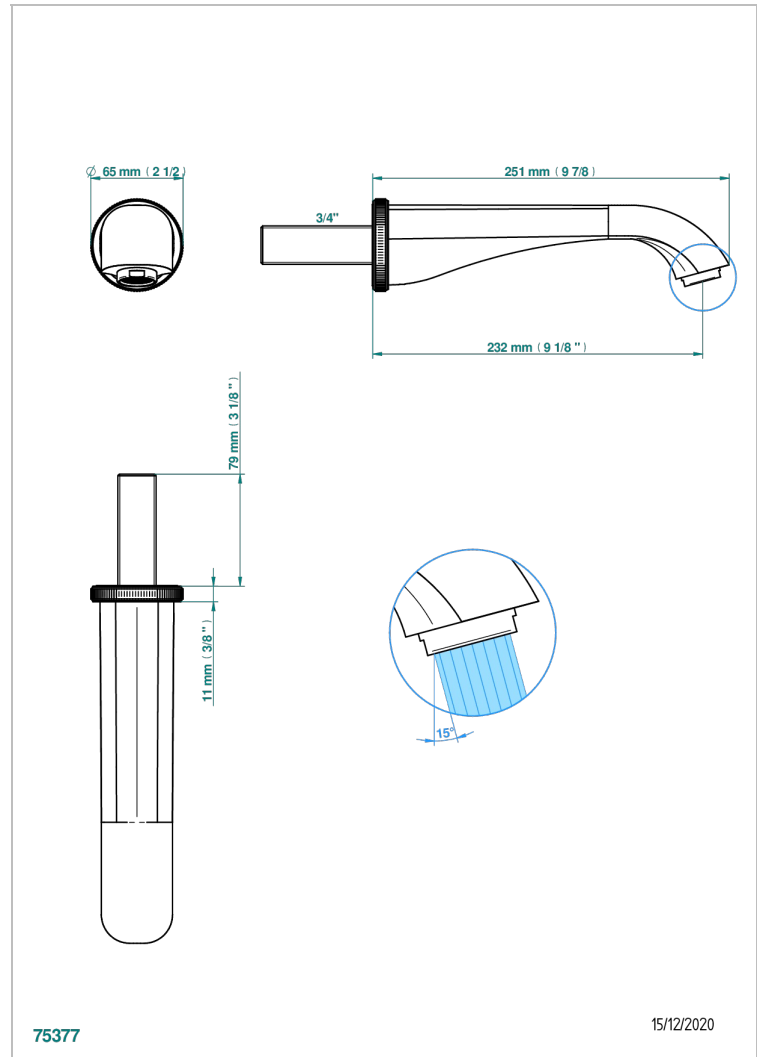

HIRONDELLES PLATINUM STAMPED

A4K-42SGB

Wall mounted bath spout, without T junction

THG[®]
PARIS

CHARACTERISTIC

- Hironnelles Platinum stamped
- Wall mounted bath spout, without T junction

AVAILABLE FINITIONS

Umber PVD - H66
Varnished matt antique red copper
(color finish) - H07