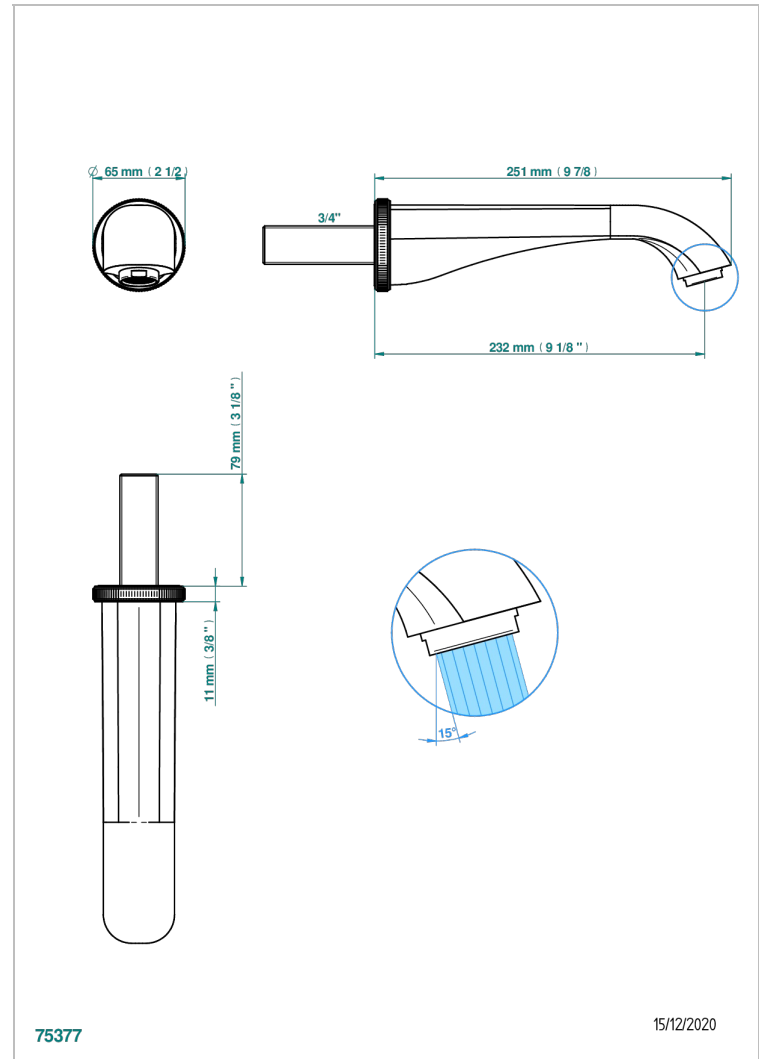

# HIRONDELLES

A4J-42SGB

Bath spout, wall mounted

THG<sup>®</sup>  
PARIS

## CHARACTERISTIC

- Hironnelles
- Bath spout, wall mounted