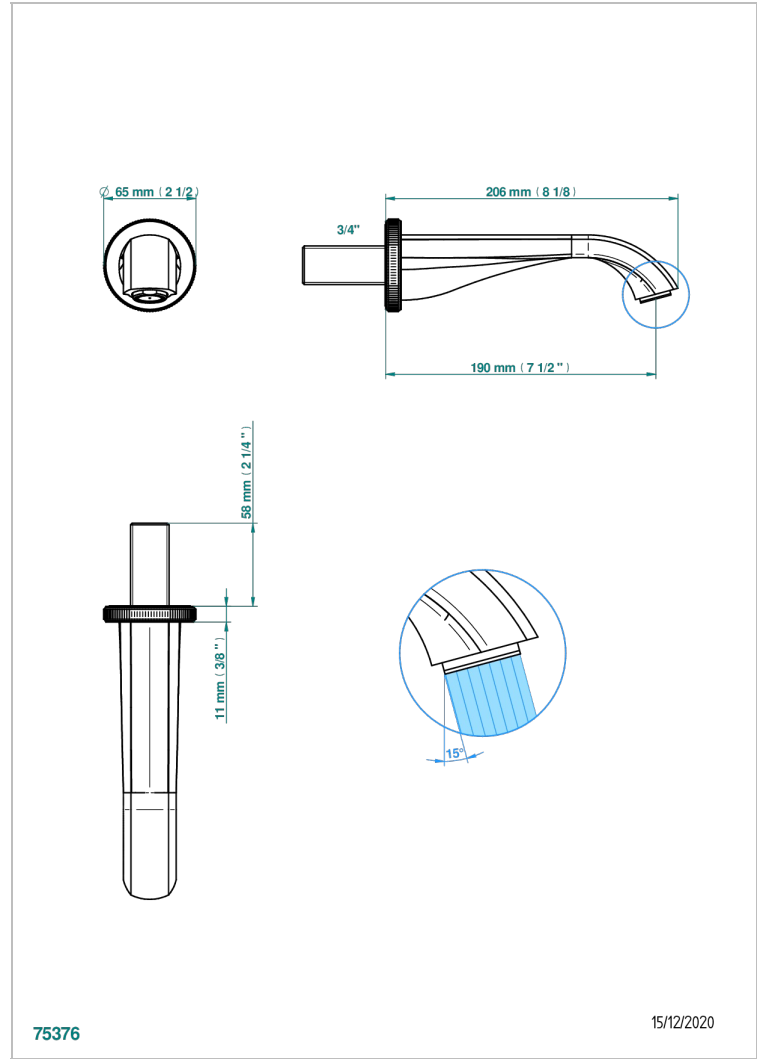

HIRONDELLES GOLD STAMPED

A4L-42GB

Bath spout, wall mounted

THG[®]
PARIS

75376

15/12/2020

CHARACTERISTIC

- Hironnelles Gold stamped
- Bath spout, wall mounted