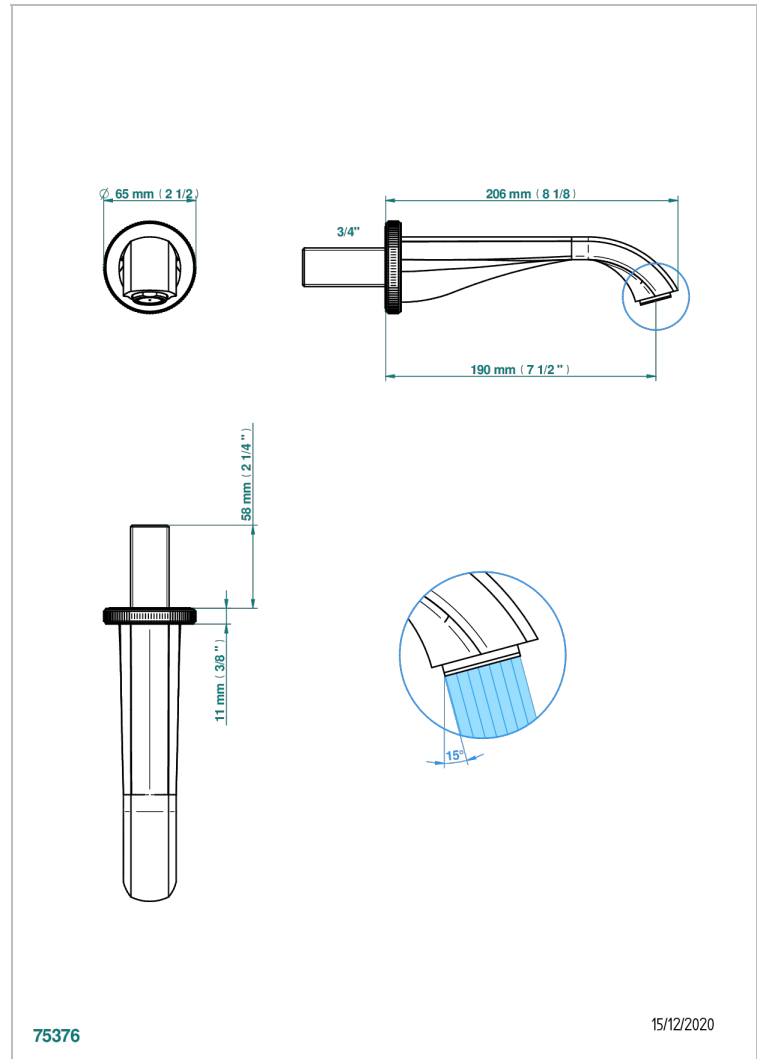

HIRONDELLES GOLD STAMPED

A4L-42GB

Wall mounted bath spout, without T junction

THG[®]
PARIS

75376

15/12/2020

CARACTERÍSTICAS

- Hironnelles Gold stamped
- Wall mounted bath spout, without T junction

ACABADOS DISPONIBLES

Bronce claro - D01
Cerámica negra mate - D30
Cobre viejo mate - H07
Cromo - A02
Cromo mate - C02
Dorado - F01

Dorado mate - F07
Dorado pálido - F30
Dorado pálido mate (sin barniz) - F31
Níquel - B01
Níquel mate - C01
Níquel viejo - H28

Pvd umber - H66
Pvd umber mate - H67