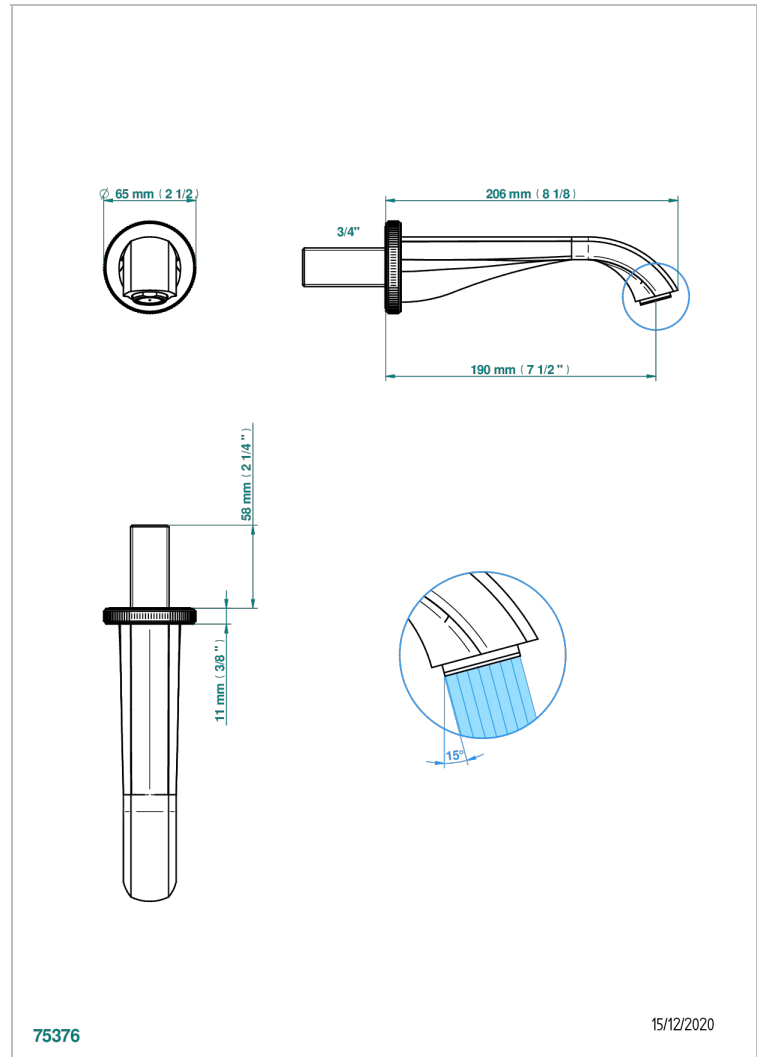

HIRONDELLES PLATINUM STAMPED

A4K-42GB

Bath spout, wall mounted

75376

15/12/2020

CHARACTERISTIC

- Hironnelles Platinum stamped
- Bath spout, wall mounted

AVAILABLE FINITIONS