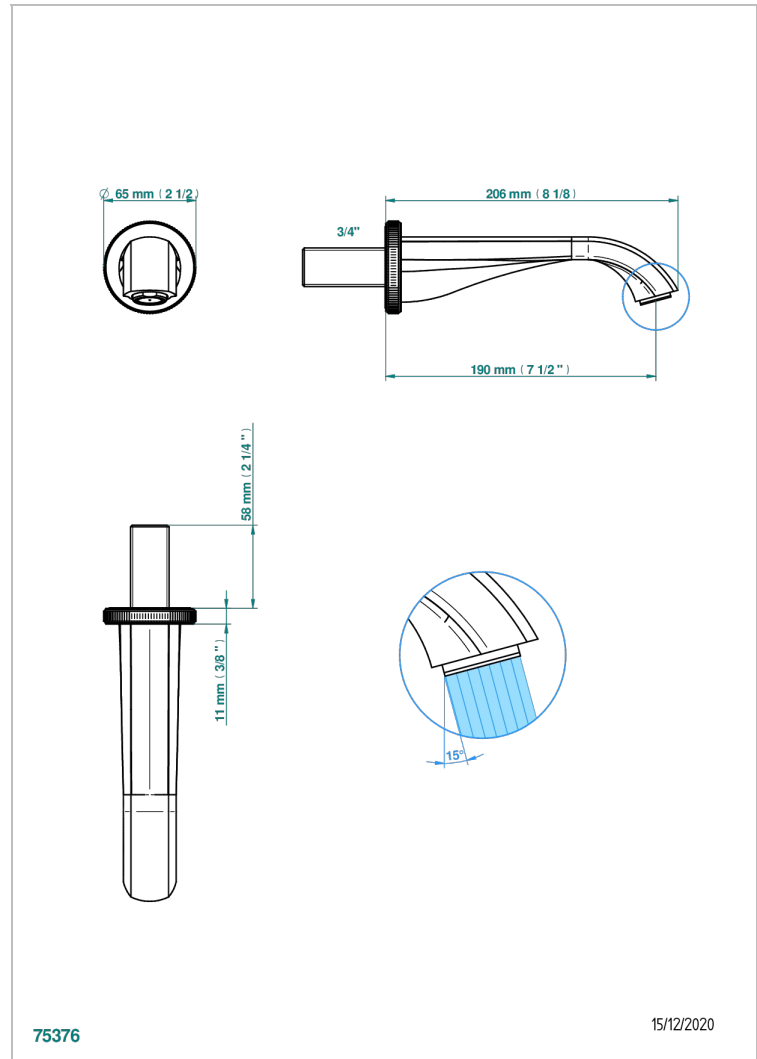

# HIRONDELLES

A4J-42GB

Bath spout, wall mounted

THG<sup>®</sup>  
PARIS

75376

15/12/2020

## CHARACTERISTIC

- Hironnelles
- Bath spout, wall mounted