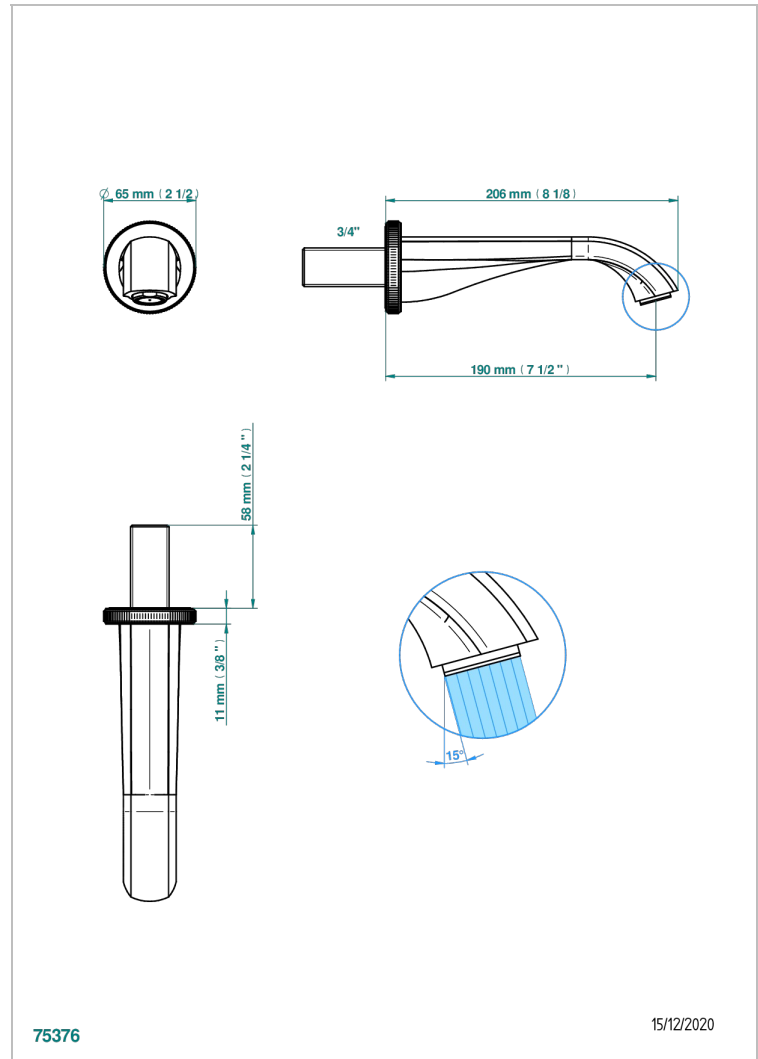

# HIRONDELLES

A4J-42GB

Wall mounted bath spout, without T junction

THG<sup>®</sup>  
PARIS

75376

15/12/2020

## CARACTERÍSTICAS

- Hironnelles
- Wall mounted bath spout, without T junction