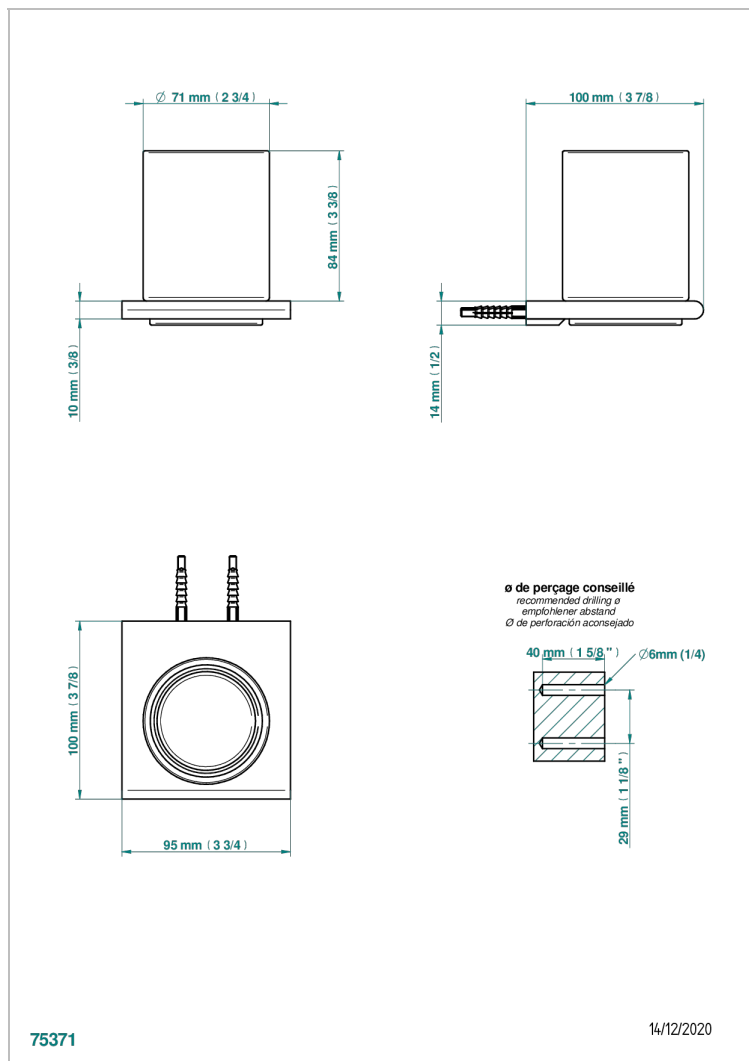

ICON-X CARBON GOLD WITH LEVER HANDLES

U7T-536

Tumbler holder, wall mounted

CHARACTERISTIC

- Icon-x carbon gold with lever handles
- Tumbler holder, wall mounted

AVAILABLE FINITIONS

Black ceram - D30
Blush PVD - H62
Brass color PVD - H49
Brown bronze color PVD - F33
Chrome polished - A02
Gold color PVD - H52