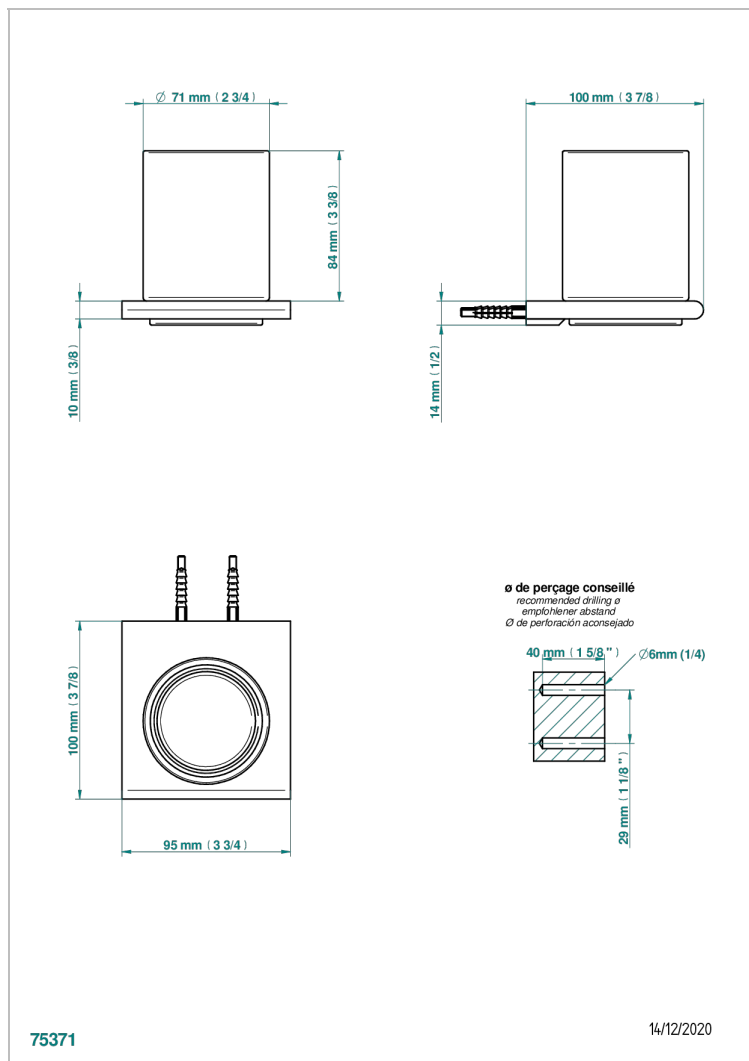

ICON-X CARBON GOLD WITH LEVER

U7T-536

Wall mounted glass tumbler and holder

CHARACTERISTIC

- Icon-x carbon gold with lever
- Wall mounted glass tumbler and holder

AVAILABLE FINITIONS

Antique nickel - H28
Black ceram - D30
Blush PVD - H62
Brass color PVD - H49
Brown bronze color PVD - F33
Gold color PVD - H52