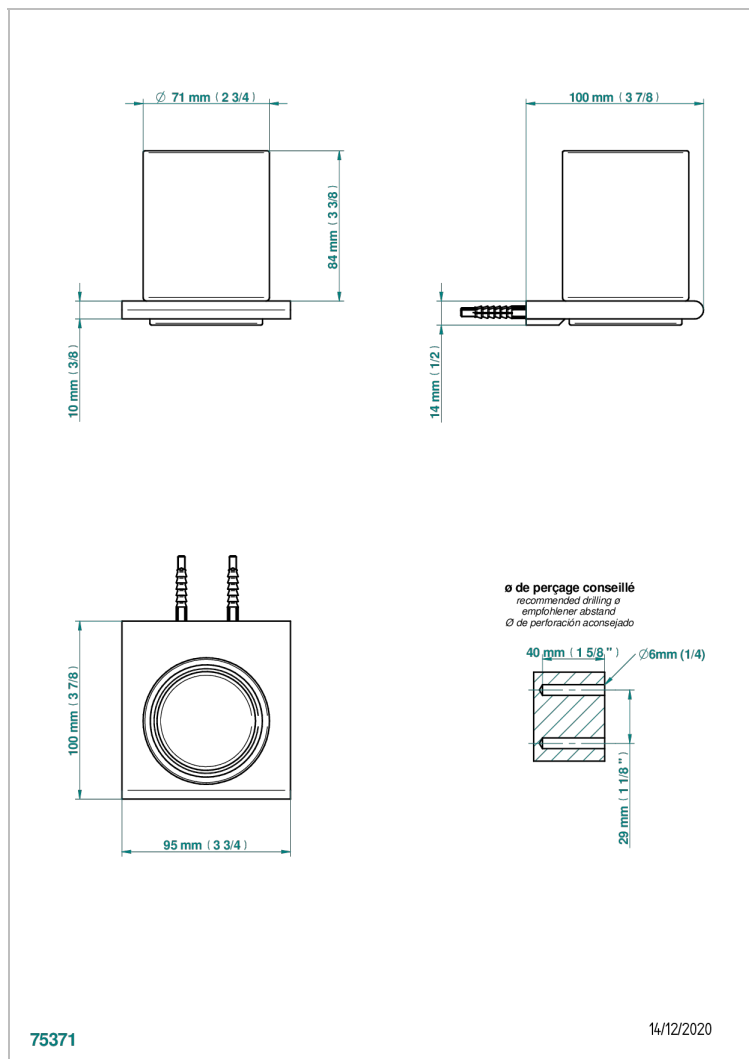

ICON-X CARBON GOLD WITH LEVER

U7T-536

Wall mounted glass tumbler and holder

CHARACTERISTIC

- Icon-x carbon gold with lever
- Wall mounted glass tumbler and holder

AVAILABLE FINITIONS

Antique nickel - H28
Black ceram - D30
Blush PVD - H62
Brass color PVD - H49
Brown bronze color PVD - F33
Gold color PVD - H52