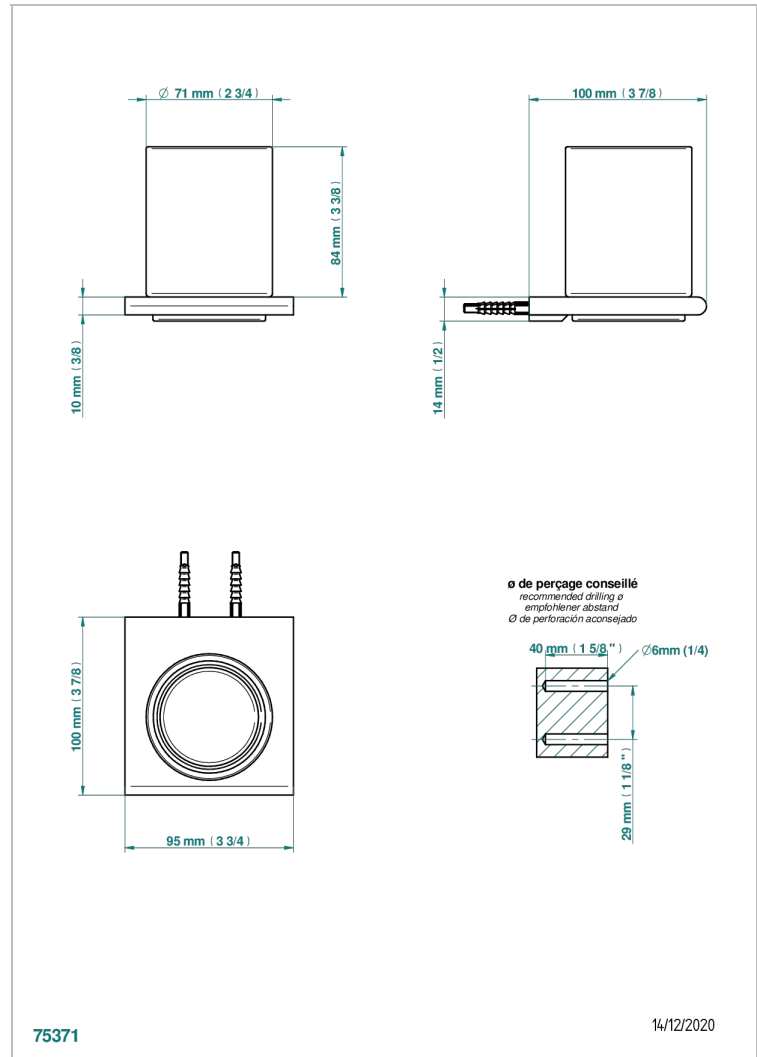

# ICON-X CARBON GOLD

U7S-536

Wall mounted glass tumbler and holder

## CHARACTERISTIC

- Icon-x carbon gold
- Wall mounted glass tumbler and holder