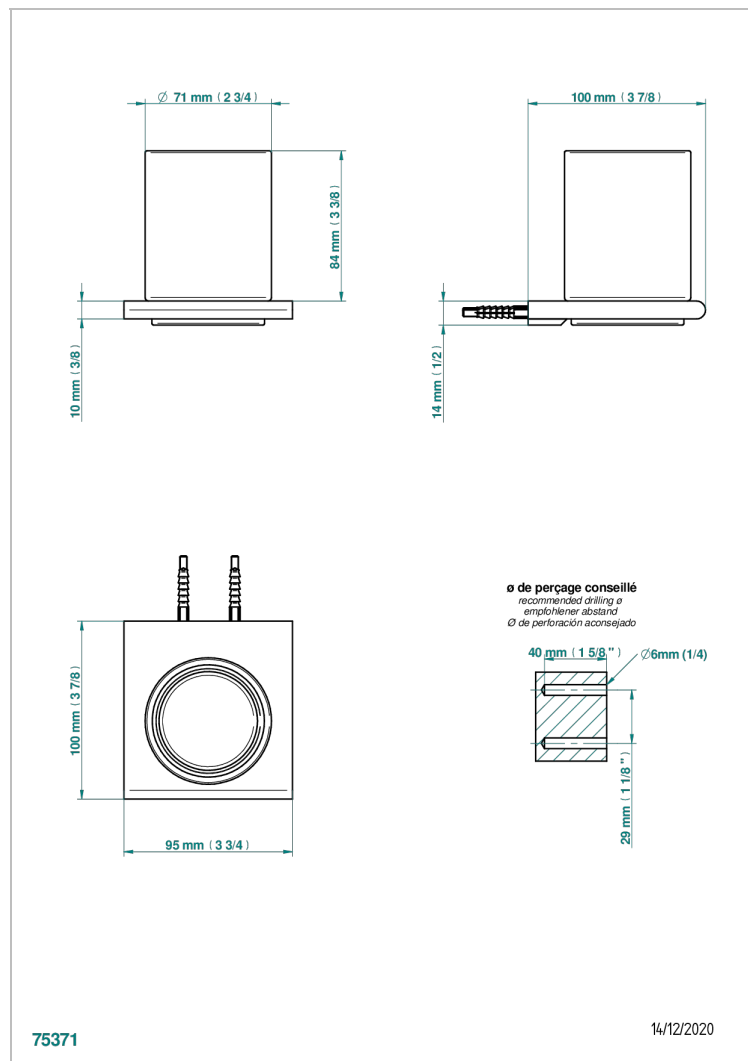

ICON-X - TITANIUM WITH LEVER HANDLES

U7M-536

Tumbler holder, wall mounted

THG[®]
PARIS

CHARACTERISTIC

- Icon-x - titanium with lever handles
- Tumbler holder, wall mounted

AVAILABLE FINITIONS

Black ceram - D30
Blush PVD - H62
Brass color PVD - H49
Brown bronze color PVD - F33
Chrome polished - A02
Gold color PVD - H52