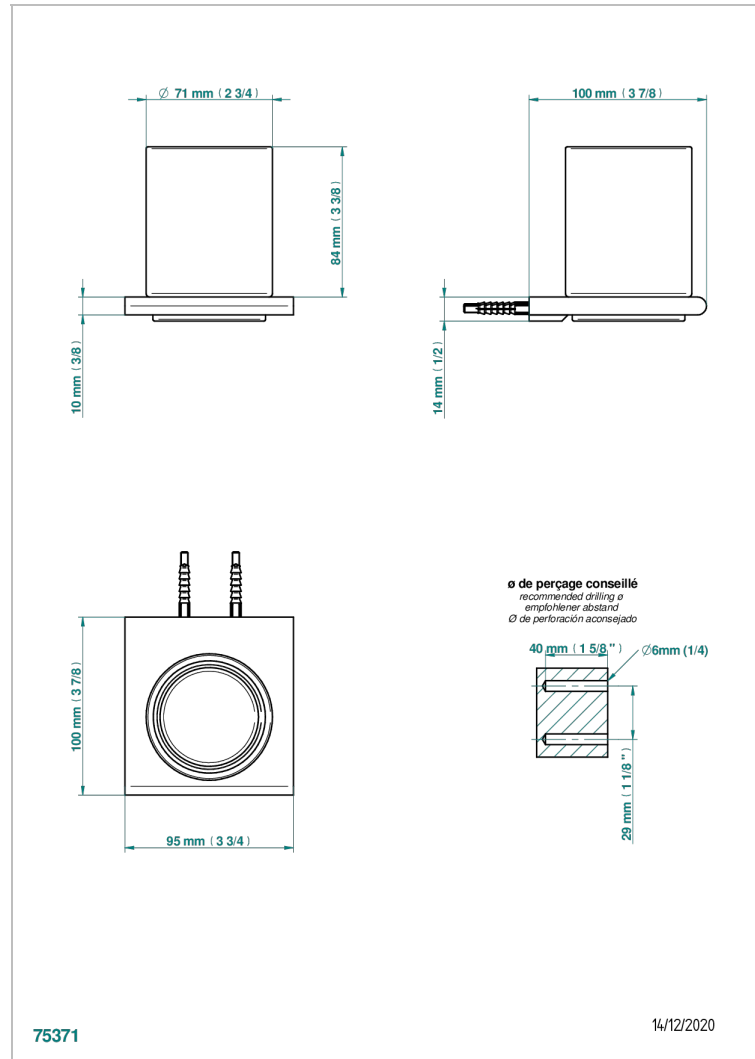

ICON-X TITANIUM WITH LEVER

U7M-536

Wall mounted glass tumbler and holder

CHARACTERISTIC

- Icon-x titanium with lever
- Wall mounted glass tumbler and holder

AVAILABLE FINITIONS

Antique nickel - H28
Black ceram - D30
Blush PVD - H62
Brass color PVD - H49
Brown bronze color PVD - F33
Gold color PVD - H52