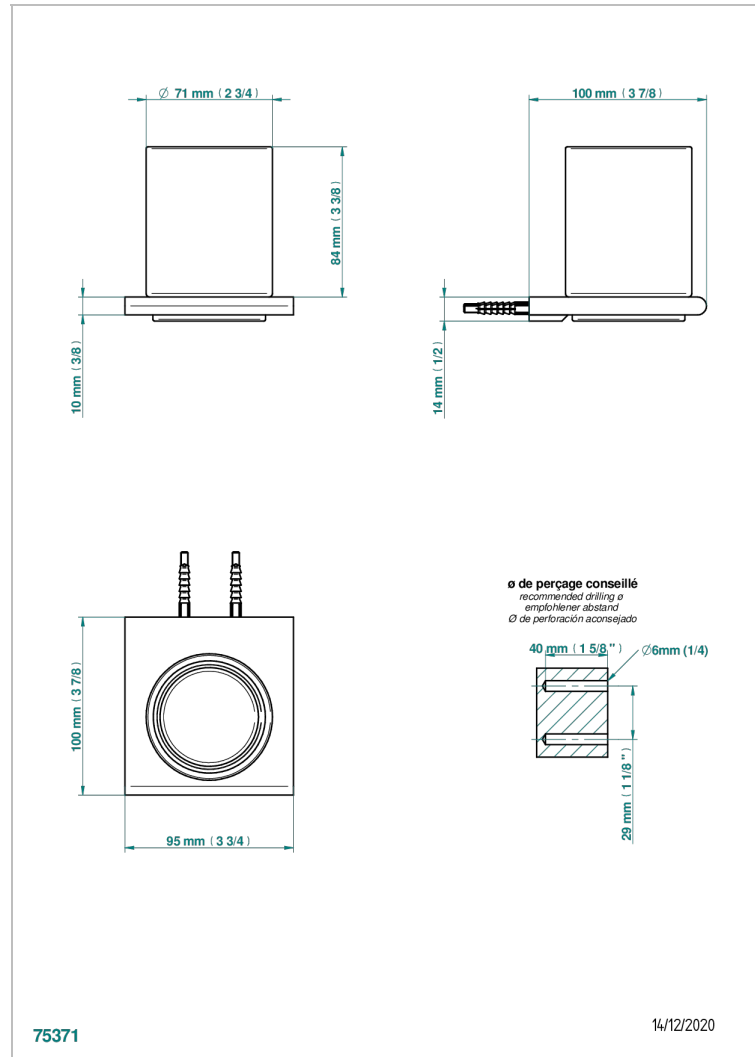

# ICON-X TITANIUM WITH LEVER

U7M-536

Wall mounted glass tumbler and holder

## CHARACTERISTIC

- Icon-x titanium with lever
- Wall mounted glass tumbler and holder