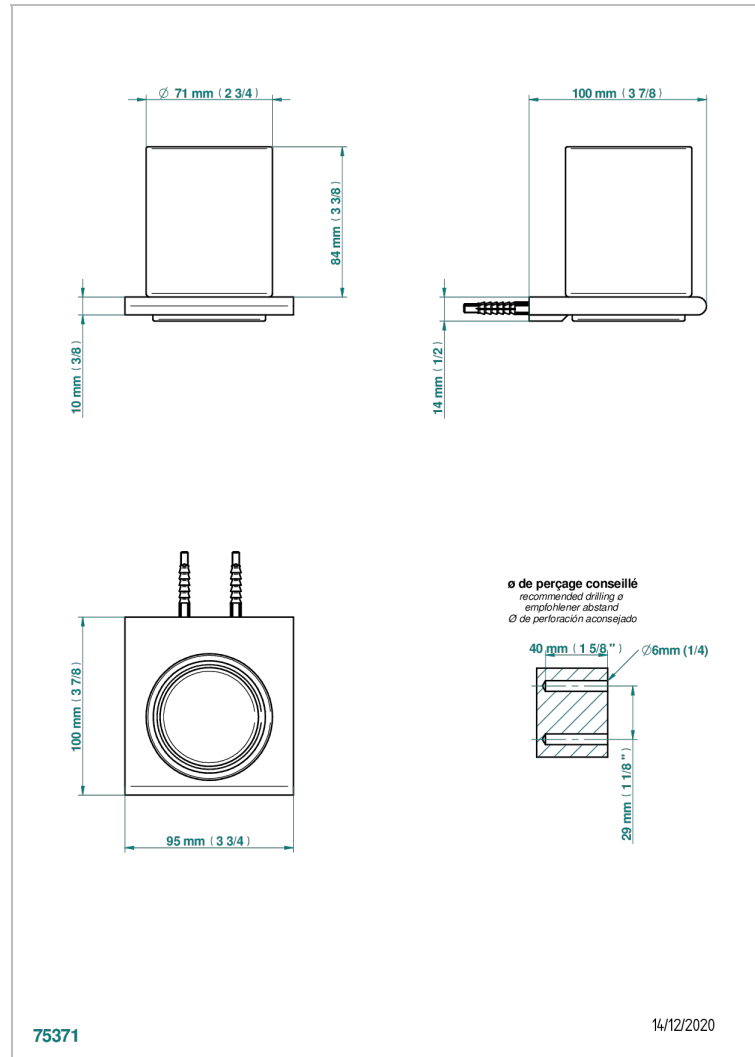

# ICON-X TITANIUM

U7L-536

Tumbler holder, wall mounted

THG<sup>®</sup>  
PARIS

## CHARACTERISTIC

- Icon-x titanium
- Tumbler holder, wall mounted