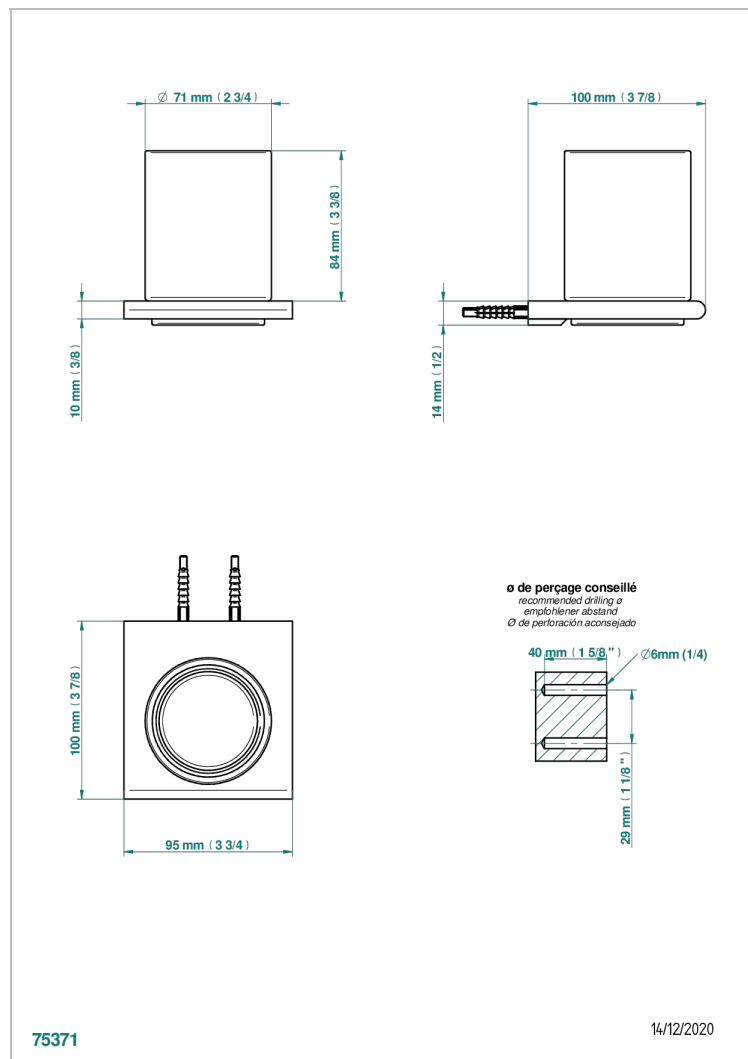

ICON-X METAL INLAYS WITH LEVER

U7K-536

Wall mounted glass tumbler and holder

CHARACTERISTIC

- Icon-x metal inlays with lever
- Wall mounted glass tumbler and holder

AVAILABLE FINITIONS

Antique nickel - H28
Black ceram - D30
Blush PVD - H62
Brass color PVD - H49
Brown bronze color PVD - F33
Gold color PVD - H52