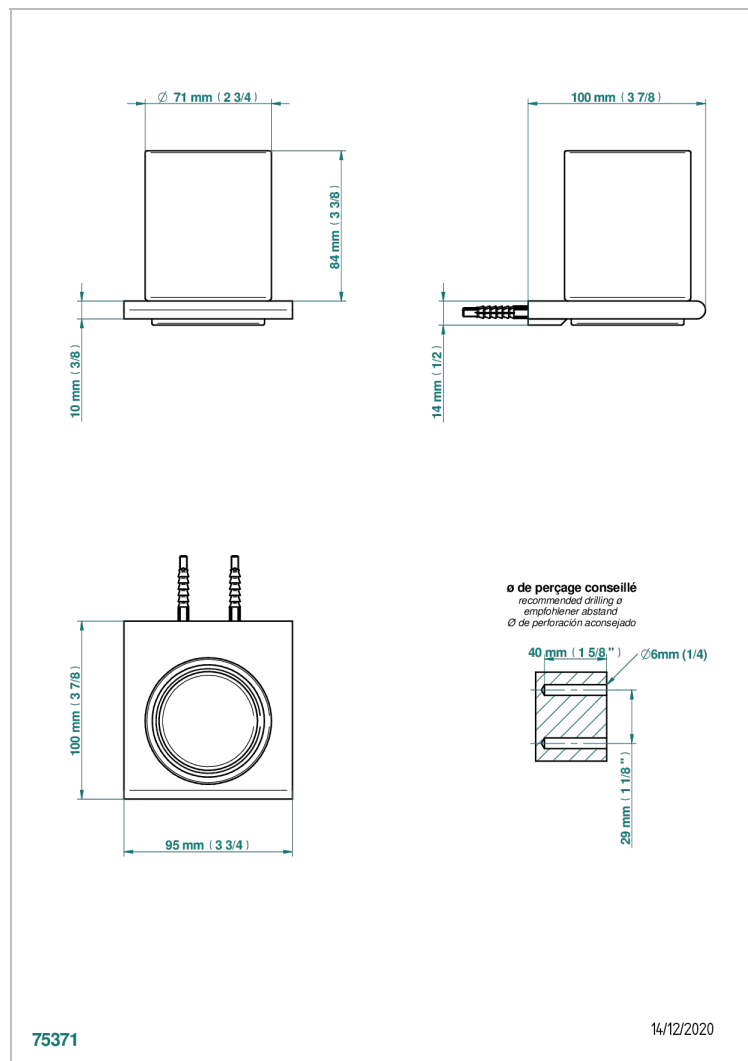

# ICON-X METAL INLAYS WITH LEVER

U7K-536

Wall mounted glass tumbler and holder

## CHARACTERISTIC

- Icon-x metal inlays with lever
- Wall mounted glass tumbler and holder