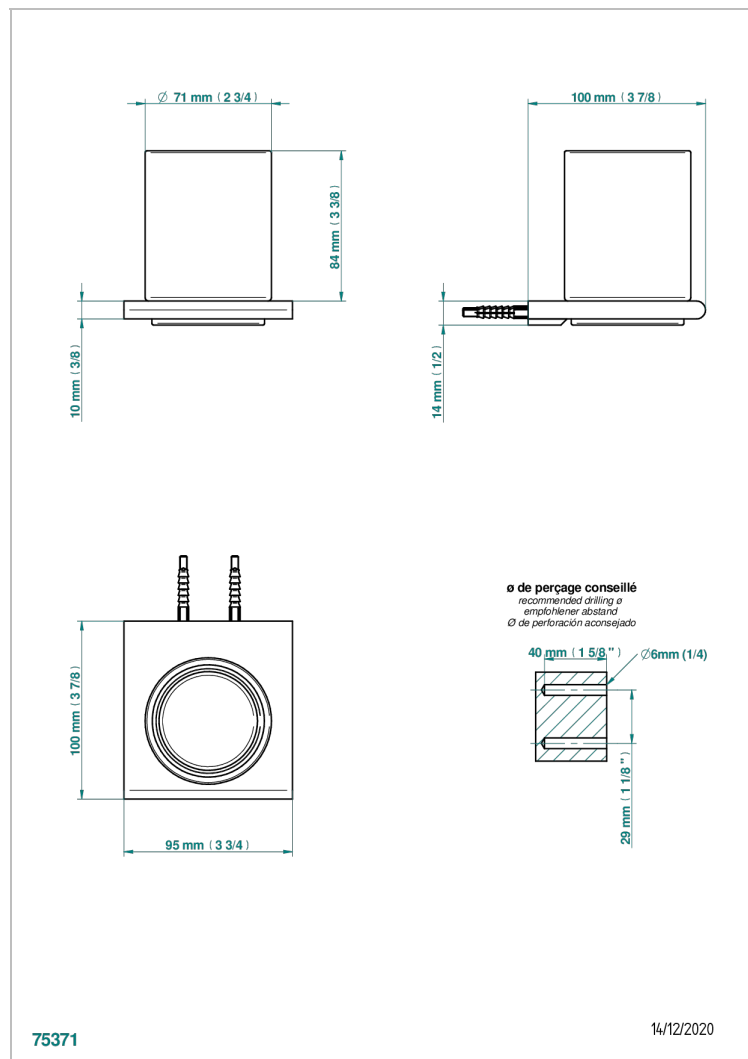

# ICON-X METAL INLAYS WITH LEVER

U7K-536

Wall mounted glass tumbler and holder

## CHARACTERISTIC

- Icon-x metal inlays with lever
- Wall mounted glass tumbler and holder