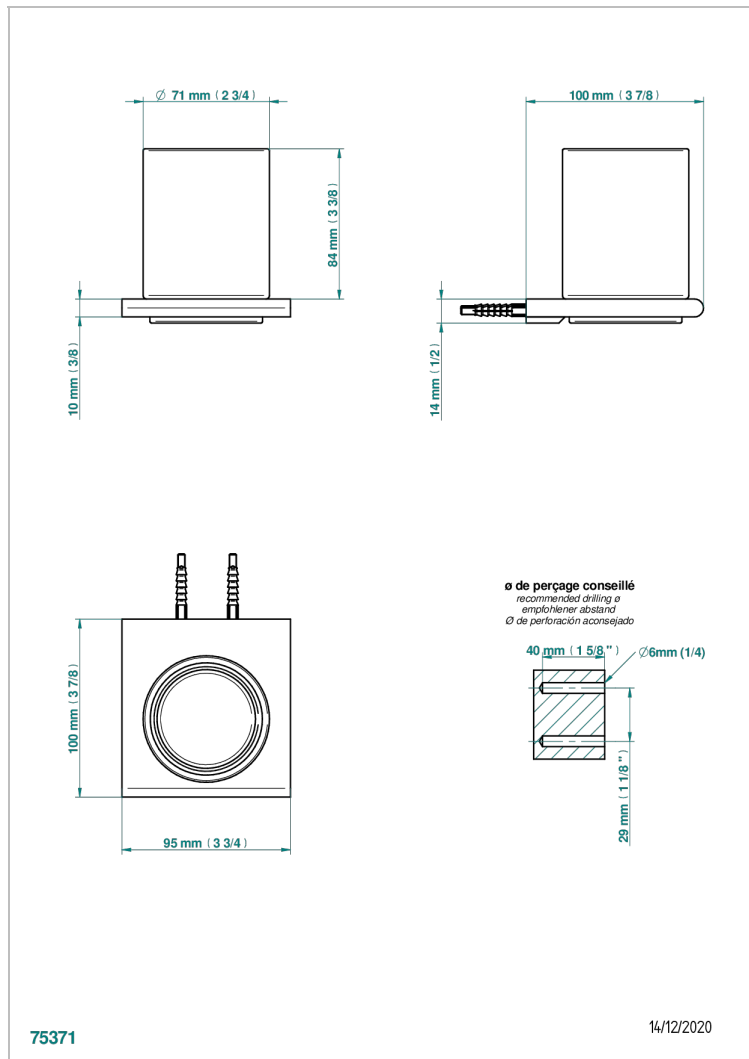

ICON-X METAL INLAYS

U7J-536

Tumbler holder, wall mounted

CHARACTERISTIC

- Icon-x metal inlays
- Tumbler holder, wall mounted

AVAILABLE FINITIONS

Black ceram - D30
Blush PVD - H62
Brass color PVD - H49
Brown bronze color PVD - F33
Chrome polished - A02
Gold color PVD - H52

Nickel antique / Sovereign - H28
Nickel color PVD - H55
Nickel polished - B01
Polished chrome with gold inlay - GA1
Soft gold - F30
Soft matt gold - F31

Umber PVD - H66